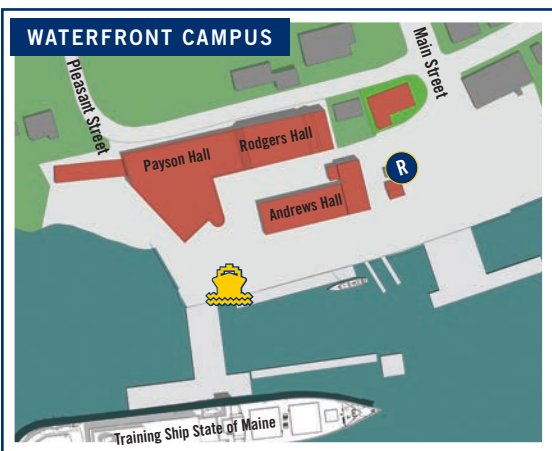

M | M | A HOMECOMING '19

MAP KEY

- ★ INFORMATION
- P PARKING
- ♿ ACCESSIBLE PARKING AREA
- R RESTROOMS
- 👤 MORNING FORMATION
- 🌻 ALUMNI RECEPTION, BANQUET, & ENTERTAINMENT
- 🚧 ROAD CLOSED ON SATURDAY
- 🏁 FUN RUN CHECK-IN
- 👥 ANNUAL ALUMNI MEETING
- 👉 MARCH ON LINE UP
- 🏰 TAILGATING (reservation required)
- 🌻 HONOR ALLEY
- 🍴 FOOD TENT
- 🎪 FUN ZONE
- 🛍️ MERCHANT'S ROW
- 🚢 HARBOR CRUISES
- 🚌 BUS RIDERS' HOME BASE

NOTES: Deck simulator, located in BIW, is open from 9-11 am on Saturday. The Hall of Fame Room, located in Margaret Chase Smith Building, is open from 9-11 am on Saturday.

Get more details on our mobile app, available on App Store or Google Play

MAINE MARITIME ACADEMY