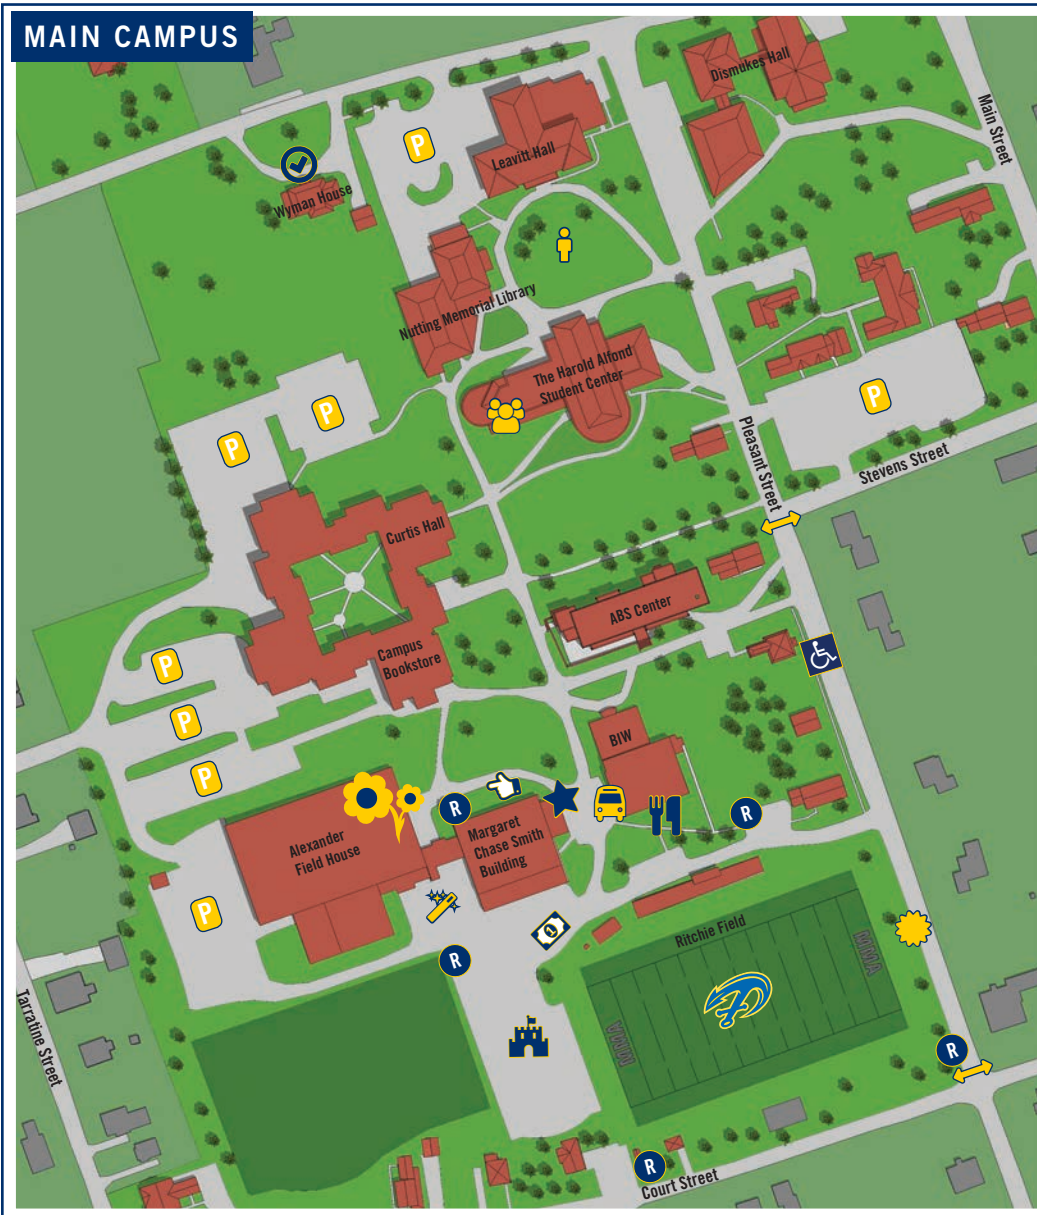

M | M | A HOMECOMING '19

MAP KEY

- ★ INFORMATION
- P PARKING
- ♿ ACCESSIBLE PARKING AREA
- R RESTROOMS
- 👤 MORNING FORMATION
- 🌻 ALUMNI RECEPTION, BANQUET, & ENTERTAINMENT
- 🚧 ROAD CLOSED ON SATURDAY
- 🏁 FUN RUN CHECK-IN
- 👥 ANNUAL ALUMNI MEETING
- 👉 MARCH ON LINE UP
- 🏰 TAILGATING (reservation required)
- 🌻 HONOR ALLEY
- 🍴 FOOD TENT
- 🎪 FUN ZONE
- 🛍️ MERCHANT'S ROW
- 🚢 HARBOR CRUISES
- 🚌 BUS RIDERS' HOME BASE

NOTES: Deck simulator, located in BIW, is open from 9-11 am on Saturday. The Hall of Fame Room, located in Margaret Chase Smith Building, is open from 9-11 am on Saturday.

Get more details on our mobile app, available on App Store or Google Play

MAINE MARITIME ACADEMY