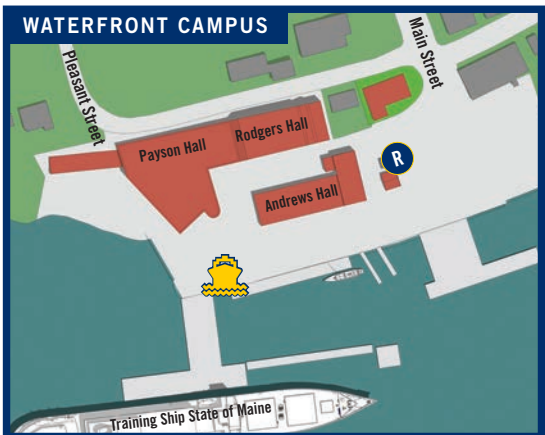

M | M | A HOMECOMING '18

MAP KEY

- ★ CHECK IN / INFORMATION
- P PARKING
- ♿ ACCESSIBLE PARKING AREA
- R RESTROOMS
- 👤 MORNING FORMATION
- 😊 FRIDAY RECEPTION
- Mariners* HALL OF FAME BANQUET
- 🌻 ALUMNI BANQUET
- 🎪 FRIDAY ENTERTAINMENT
- 🎬 MOVIE
- 🚧 ROAD CLOSED ON SATURDAY
- 🏃 FUN RUN CHECK-IN
- 🕯️ PERISHED AT SEA MEMORIAL
- 👥 ANNUAL ALUMNI MEETING
- 👉 MARCH ON LINE UP
- 🏴 MMA TAILGATING
- 🏠 TENT CITY (reservation required)
- 🌻 HONOR ALLEY
- 🍴 FOOD TENT
- 🔪 FUN ZONE
- 📺 MERCHANT'S ROW
- 🚢 HARBOR CRUISES

NOTES: Deck simulator, located in BIW, is open from 9-11 am on Saturday. The Hall of Fame Room, located in Margaret Chase Smith Building, is open from 9-11 am on Saturday.

Get more details on our mobile app, available on App Store or Google Play

MAINE MARITIME ACADEMY