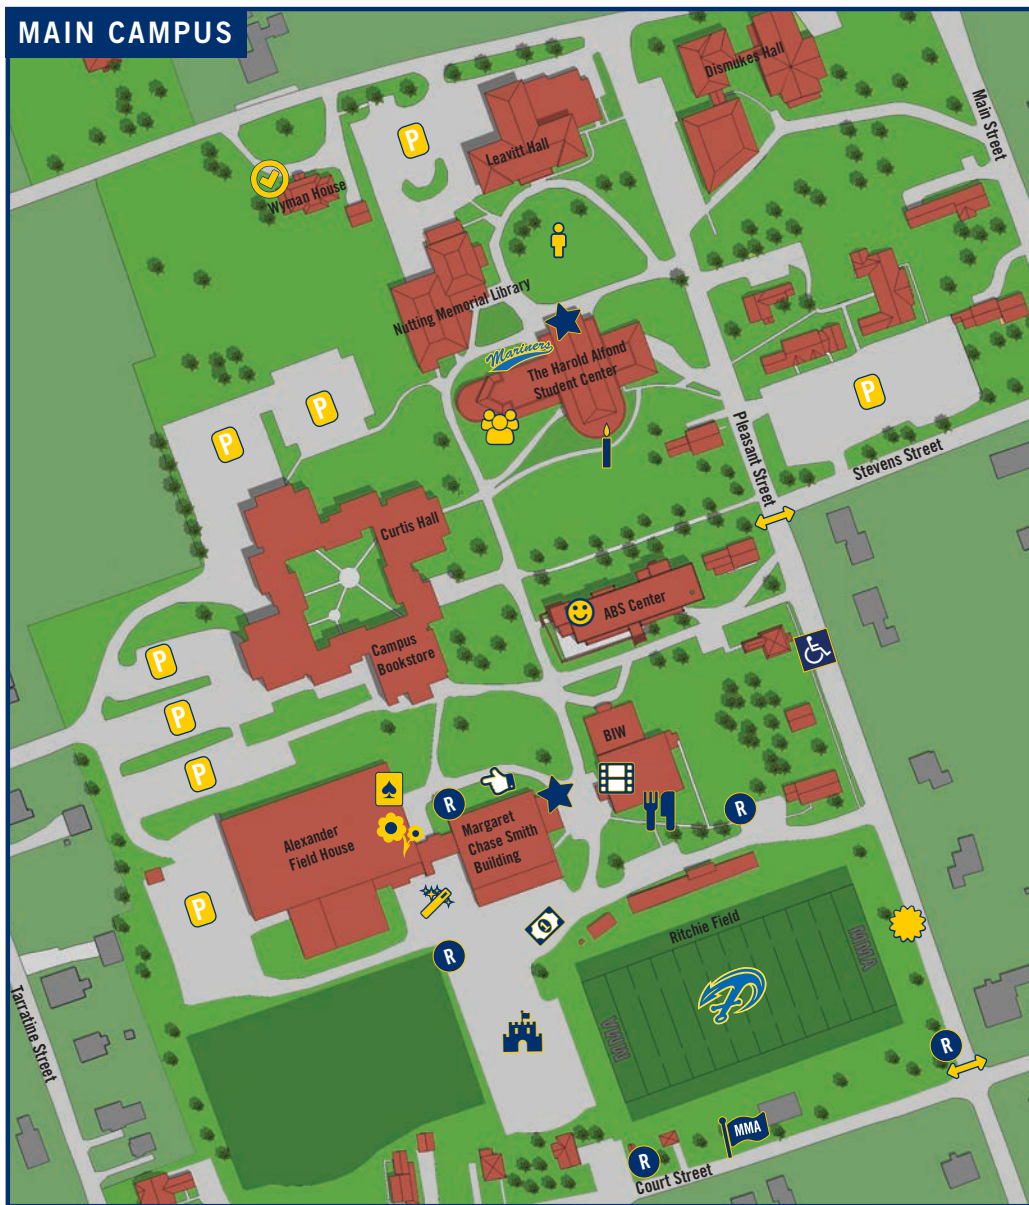

M | M | A HOMECOMING '18

MAP KEY

- ★ CHECK IN / INFORMATION
- P PARKING
- ♿ ACCESSIBLE PARKING AREA
- R RESTROOMS
- 👤 MORNING FORMATION
- 😊 FRIDAY RECEPTION
- Mariners* HALL OF FAME BANQUET
- 🌻 ALUMNI BANQUET
- 🎪 FRIDAY ENTERTAINMENT
- 🎬 MOVIE
- 🚧 ROAD CLOSED ON SATURDAY
- 🏃 FUN RUN CHECK-IN
- 🕯️ PERISHED AT SEA MEMORIAL
- 👥 ANNUAL ALUMNI MEETING
- 👉 MARCH ON LINE UP
- 🏴 MMA TAILGATING
- 🏠 TENT CITY (reservation required)
- 🌻 HONOR ALLEY
- 🍴 FOOD TENT
- 🔪 FUN ZONE
- 📺 MERCHANT'S ROW
- 🚢 HARBOR CRUISES

NOTES: Deck simulator, located in BIW, is open from 9-11 am on Saturday. The Hall of Fame Room, located in Margaret Chase Smith Building, is open from 9-11 am on Saturday.

Get more details on our mobile app, available on App Store or Google Play

MAINE MARITIME ACADEMY