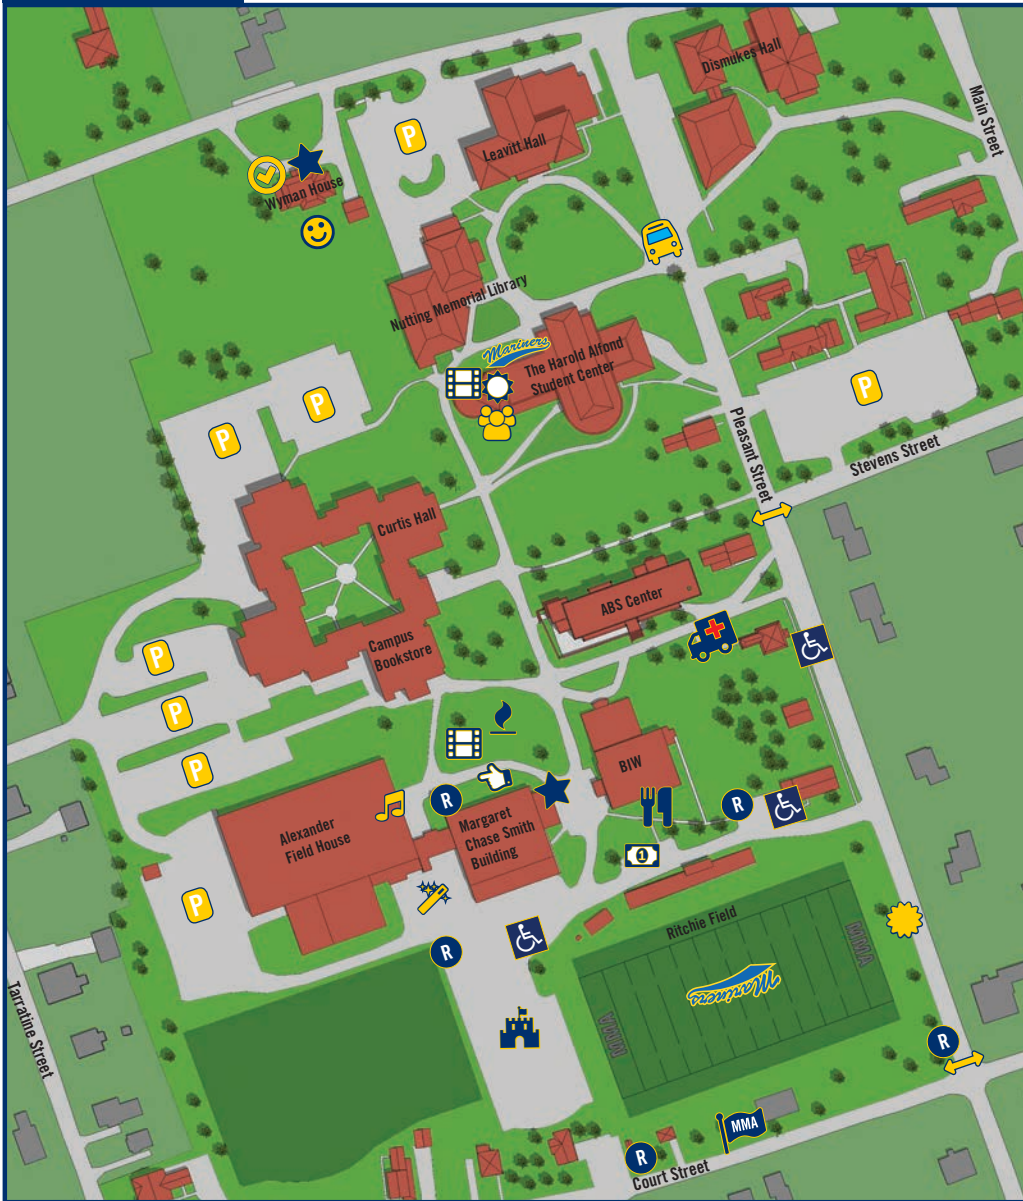

MAIN CAMPUS

M | M | A

HOME COMING '17

MAP KEY

- ★ REGISTRATION
- P PARKING
- ♿ ACCESSIBLE PARKING AREA
- 🎵 FRIDAY ENTERTAINMENT
- 🎬 MOVIE LOCATIONS
- Marians* HALL OF FAME BANQUET
- 😊 FRIDAY HOUSE WARMING
- 🕒 FUN RUN CHECK-IN
- 👥 ANNUAL ALUMNI MEETING
- 👉 MARCH ON LINE UP
- 🏠 TAILGATING
- 🏰 TENT CITY
- ☀️ HONOR ALLEY
- 🍴 FOOD TENT
- 🔪 FUN ZONE
- 🏪 MERCHANT'S ROW
- 🔥 SATURDAY BARBECUE
- 🔥 SATURDAY BONFIRE
- 🚢 HARBOR CRUISES
- ♿ RESTROOMS
- 🚑 AMBULANCE
- 🚧 ROAD CLOSED ON SATURDAY

NOTES: Deck simulator, located in BIW, is open from 9-11 am on Saturday. The Hall of Fame Room, located in Margaret Chase Smith Building, is open from 9-11 am on Saturday.

BUCKSPORT SHUTTLE

For your convenience, there will be a shuttle running to and from Bucksport on Saturday. Service times are as follows.

Bucksport Departure Times | Saturday, September 16

- Bucksport Motor Inn: 7:30 am, 9:00 am, 10:30 am
- Bucksport High School: 7:40 am, 9:10 am, 10:40 am
- Spring Fountain Inn: 7:50 am, 9:20 am, 10:50 am

MMA Departure Times | Saturday, September 16

- Alford Student Center: 4 pm, 6 pm, 8 pm

WATERFRONT CAMPUS