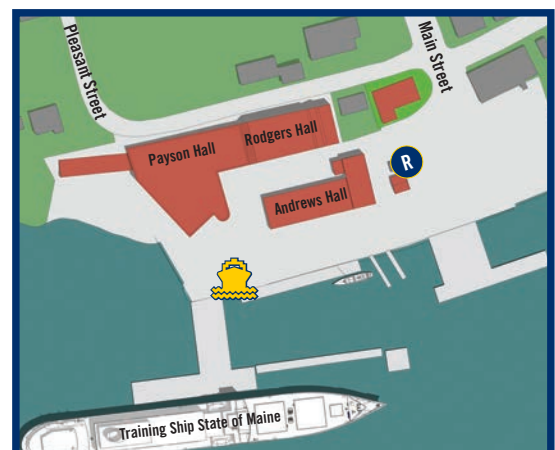

MAIN CAMPUS

M | M | A

HOME COMING '17

MAP KEY

- ★ REGISTRATION
- P PARKING
- ♿ ACCESSIBLE PARKING AREA
- 🎵 FRIDAY ENTERTAINMENT
- 🎬 MOVIE LOCATIONS
- Marians* HALL OF FAME BANQUET
- 😊 FRIDAY HOUSE WARMING
- 🕒 FUN RUN CHECK-IN
- 👥 ANNUAL ALUMNI MEETING
- 👉 MARCH ON LINE UP
- 🏠 TAILGATING
- 🏰 TENT CITY
- ☀️ HONOR ALLEY
- 🍴 FOOD TENT
- 🔪 FUN ZONE
- 🏪 MERCHANT'S ROW
- 🔥 SATURDAY BARBECUE
- 🔥 SATURDAY BONFIRE
- 🚢 HARBOR CRUISES
- ♿ RESTROOMS
- 🚑 AMBULANCE
- 🚧 ROAD CLOSED ON SATURDAY

NOTES: Deck simulator, located in BIW, is open from 9-11 am on Saturday. The Hall of Fame Room, located in Margaret Chase Smith Building, is open from 9-11 am on Saturday.

BUCKSPORT SHUTTLE

For your convenience, there will be a shuttle running to and from Bucksport on Saturday. Service times are as follows.

MMA Departure Times | Saturday, September 16

- Alford Student Center: 4 pm, 6 pm, 8 pm

WATERFRONT CAMPUS