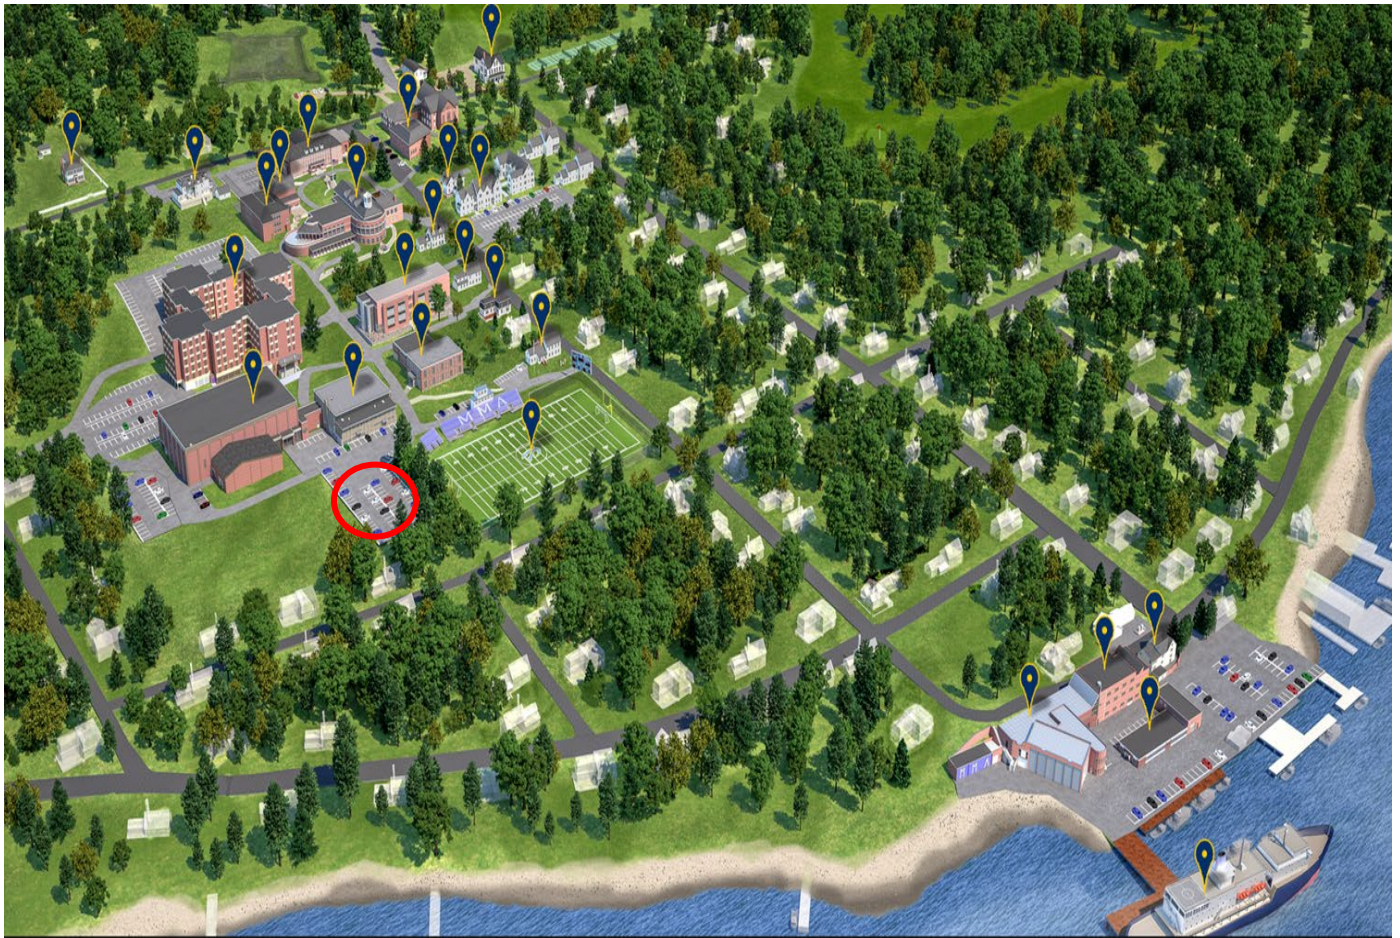

Vehicle Parking

Limited On-Campus Parking

Protect your vehicle by keeping it at home or off-campus if possible.

Residential Students with a vehicle and current parking permit may park in the lot between Ritchie Field and the grass practice field during Cruise B2. Must have your parking pass displayed.

For off-campus students – arrange to be dropped off at MMA for Cruise B2.

Any vehicle parked on campus during Cruise B2 must have a current parking pass or specific permission from Campus Safety.

Campus Safety Email: campussafety@mma.edu