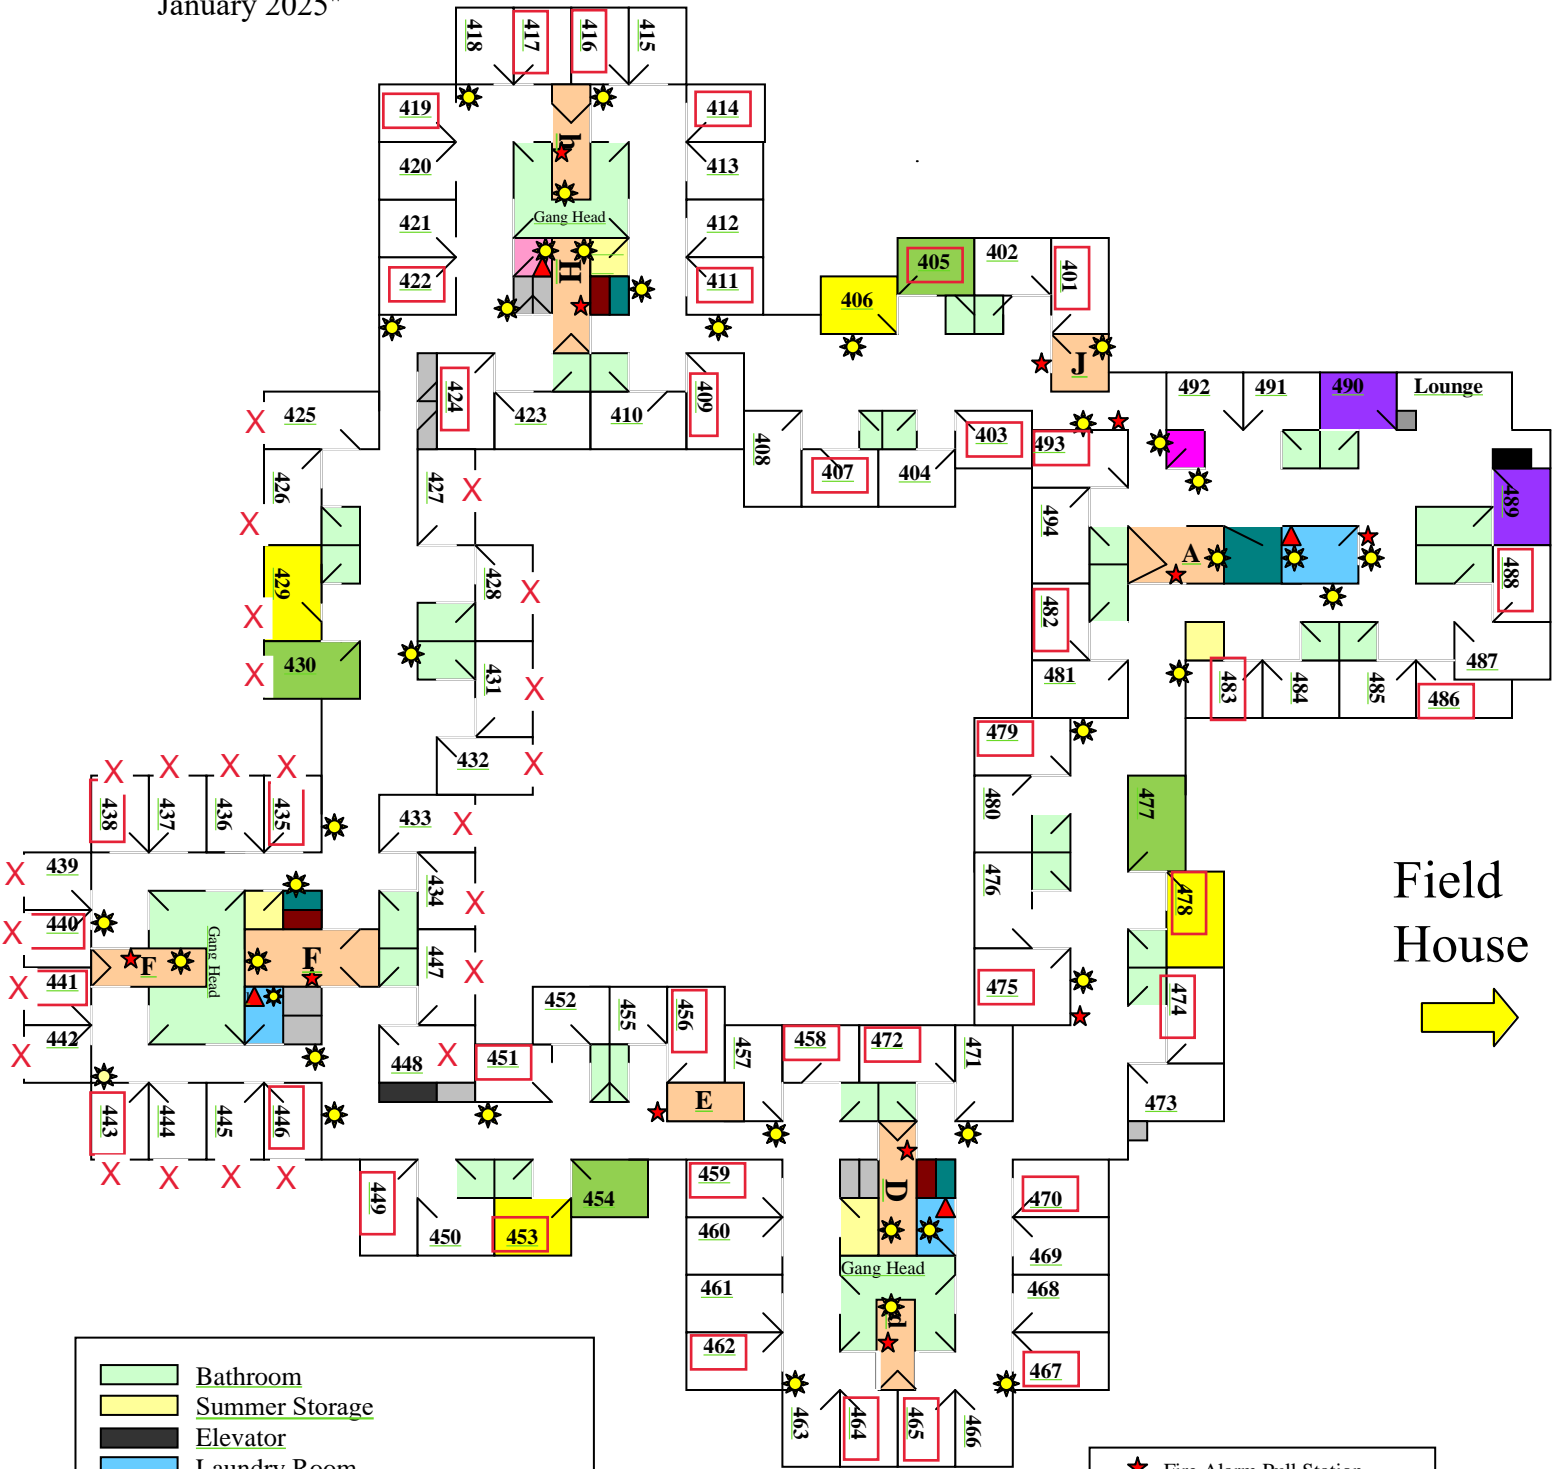

Pleasant Street

Curtis Hall: Fourth Floor

Triple Room

X Oth/Nkg'Uct vpi
January 2025"

Field House

- Bathroom
- Summer Storage
- Elevator
- Laundry Room
- Stairwell
- Academy Storage
- RA Room
- RA Quad Room
- Non-Traditional Room

- Fire Alarm Pull Station
- Fire Extinguisher
- Emergency Lights
- Emergency Eye Wash
- Hazardous Waste / Storage
- Stand Pipe with Hose