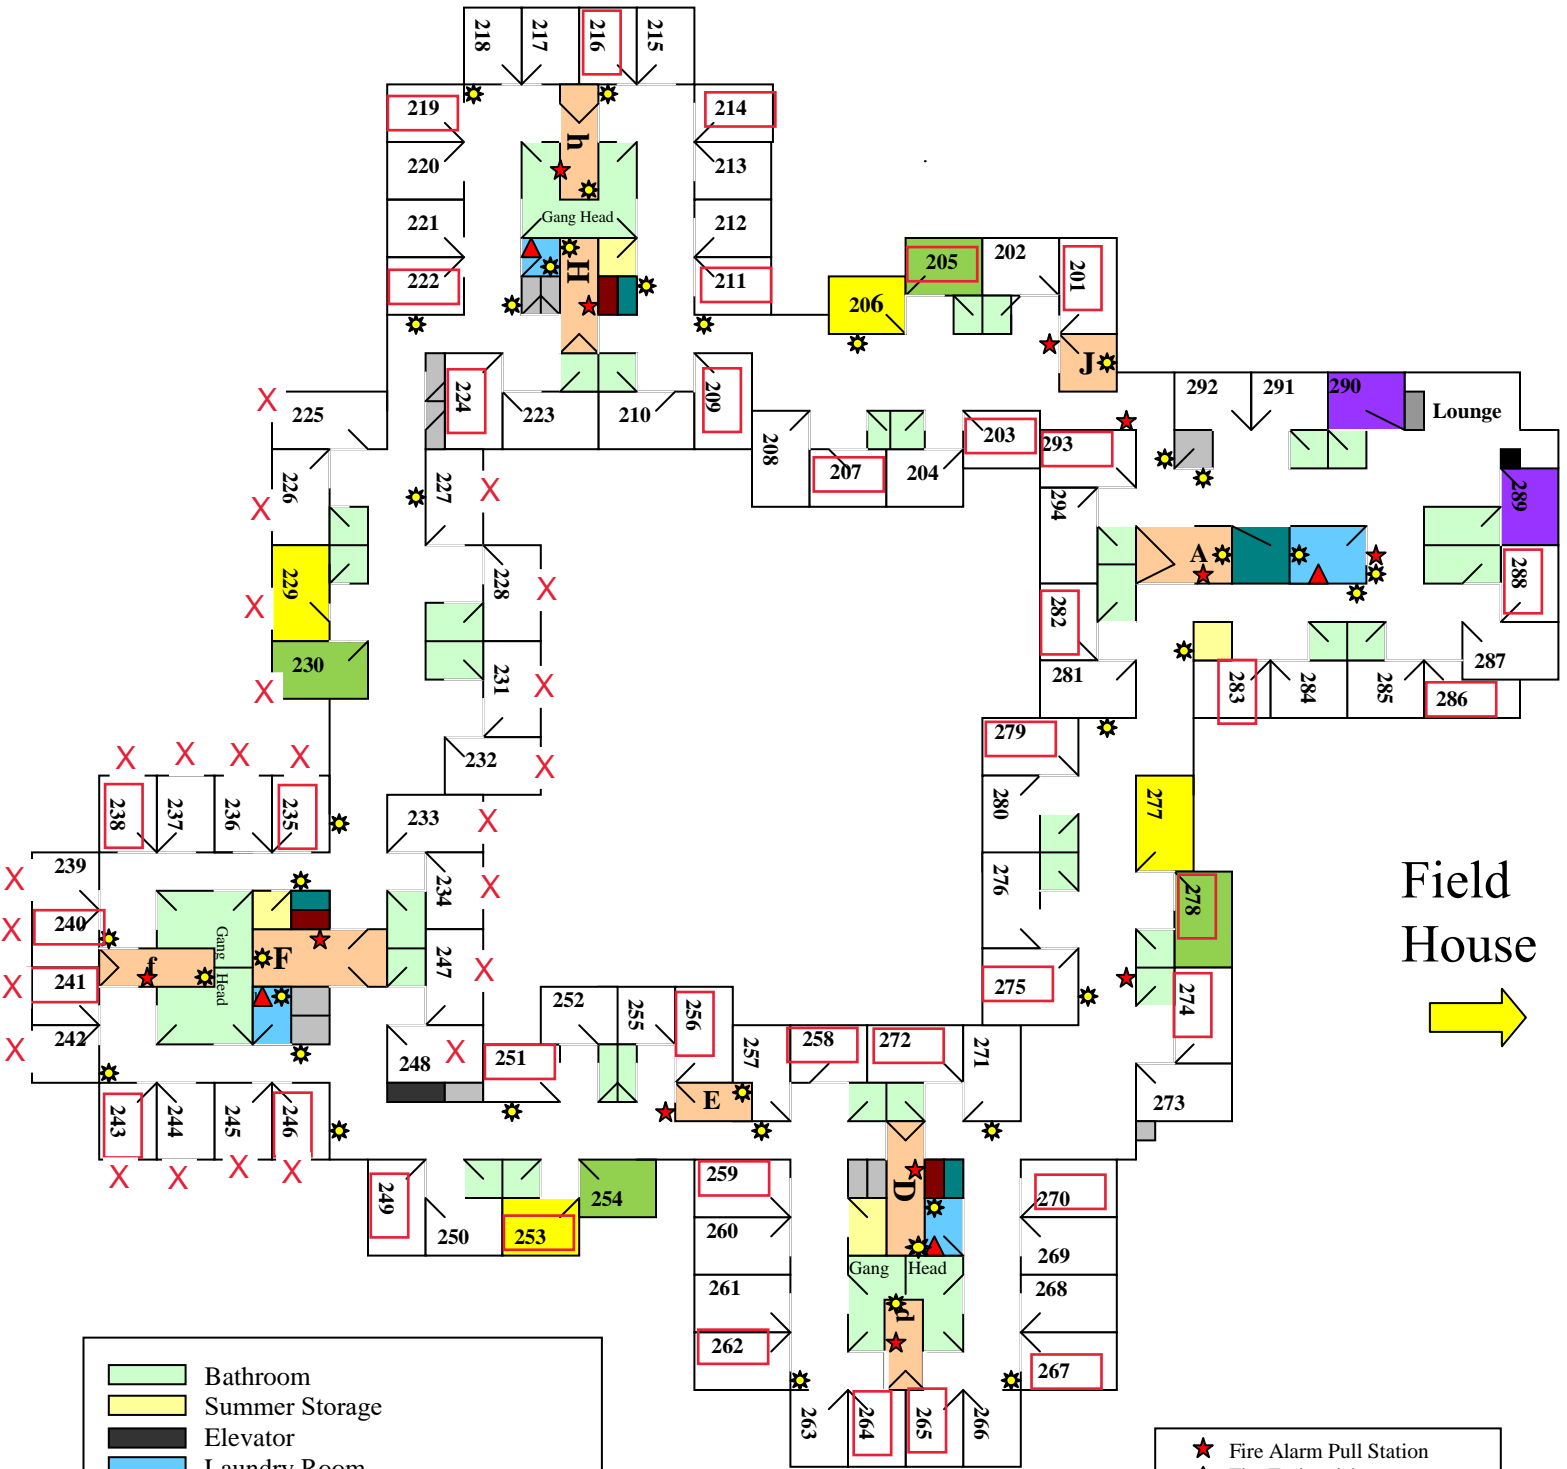

Curtis Hall: Basement Level

Pleasant Street 

Field House 

-  Bathroom
-  Summer Storage
-  Laundry Room
-  Stairwell
-  Academy Storage
-  RA Room

-  Fire Alarm Pull Station
-  Fire Extinguisher
-  Emergency Lights
-  Emergency Eye Wash
-  Hazardous Waste / Storage
-  Stand Pipe with Hose

Pleasant Street

Curtis Hall First Floor

Main entrance
Quarterdeck

Field House

- Bathroom
- Summer Storage
- Elevator
- Laundry Room
- Stairwell
- Academy Storage
- Covered Overhang

- Fire Alarm Pull Station
- Fire Extinguisher
- Emergency Lights
- Emergency Eye Wash
- Hazardous Waste / Storage
- Stand Pipe with Hose

□ Triple Room

✗ Off-Line Starting
January 2025

Pleasant Street ↑

Curtis Hall <
Second Floor

	Bathroom
	Summer Storage
	Elevator
	Laundry Room
	Stairwell
	Academy Storage
	RA Room
	RA Quad Room
	Non-Traditional Room