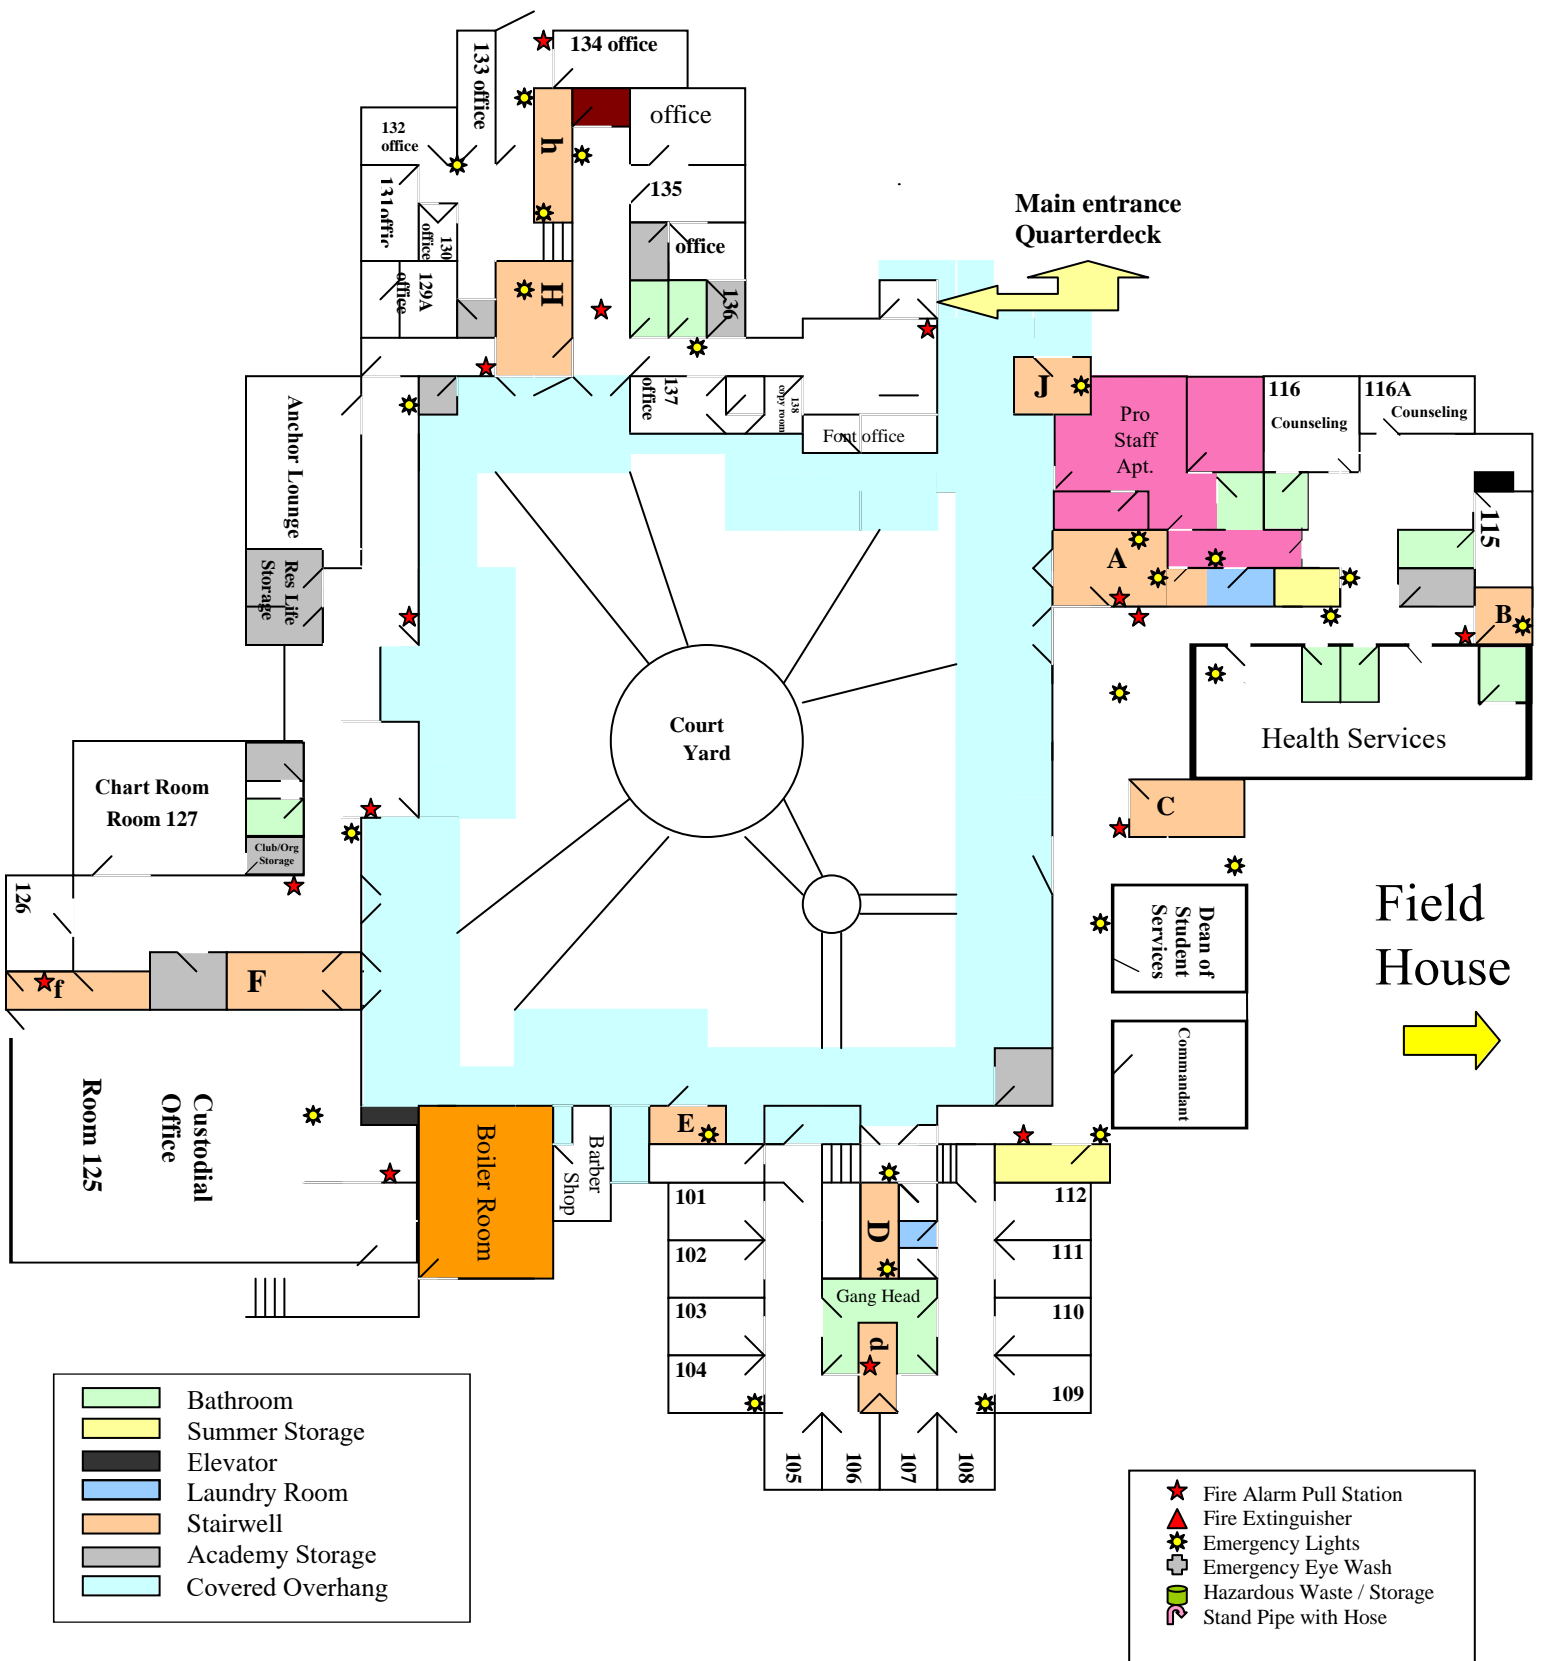

Curtis Hall: Basement Level

Pleasant Street 

Field House 

-  Bathroom
-  Summer Storage
-  Laundry Room
-  Stairwell
-  Academy Storage
-  RA Room

-  Fire Alarm Pull Station
-  Fire Extinguisher
-  Emergency Lights
-  Emergency Eye Wash
-  Hazardous Waste / Storage
-  Stand Pipe with Hose

Pleasant Street

Curtis Hall First Floor

Main entrance
Quarterdeck

Field House

- Bathroom
- Summer Storage
- Elevator
- Laundry Room
- Stairwell
- Academy Storage
- Covered Overhang

- Fire Alarm Pull Station
- Fire Extinguisher
- Emergency Lights
- Emergency Eye Wash
- Hazardous Waste / Storage
- Stand Pipe with Hose

□ Triple Room

✗ Off-Line Starting
January 2025

Pleasant Street ↑

Curtis Hall <
Second Floor

	Bathroom
	Summer Storage
	Elevator
	Laundry Room
	Stairwell
	Academy Storage
	RA Room
	RA Quad Room
	Non-Traditional Room

Pleasant Street

Curtis Hall: Fourth Floor

Triple Room

X Oth/Nkg'Uct vpi
January 2025"

Field House

- Bathroom
- Summer Storage
- Elevator
- Laundry Room
- Stairwell
- Academy Storage
- RA Room
- RA Quad Room
- Non-Traditional Room