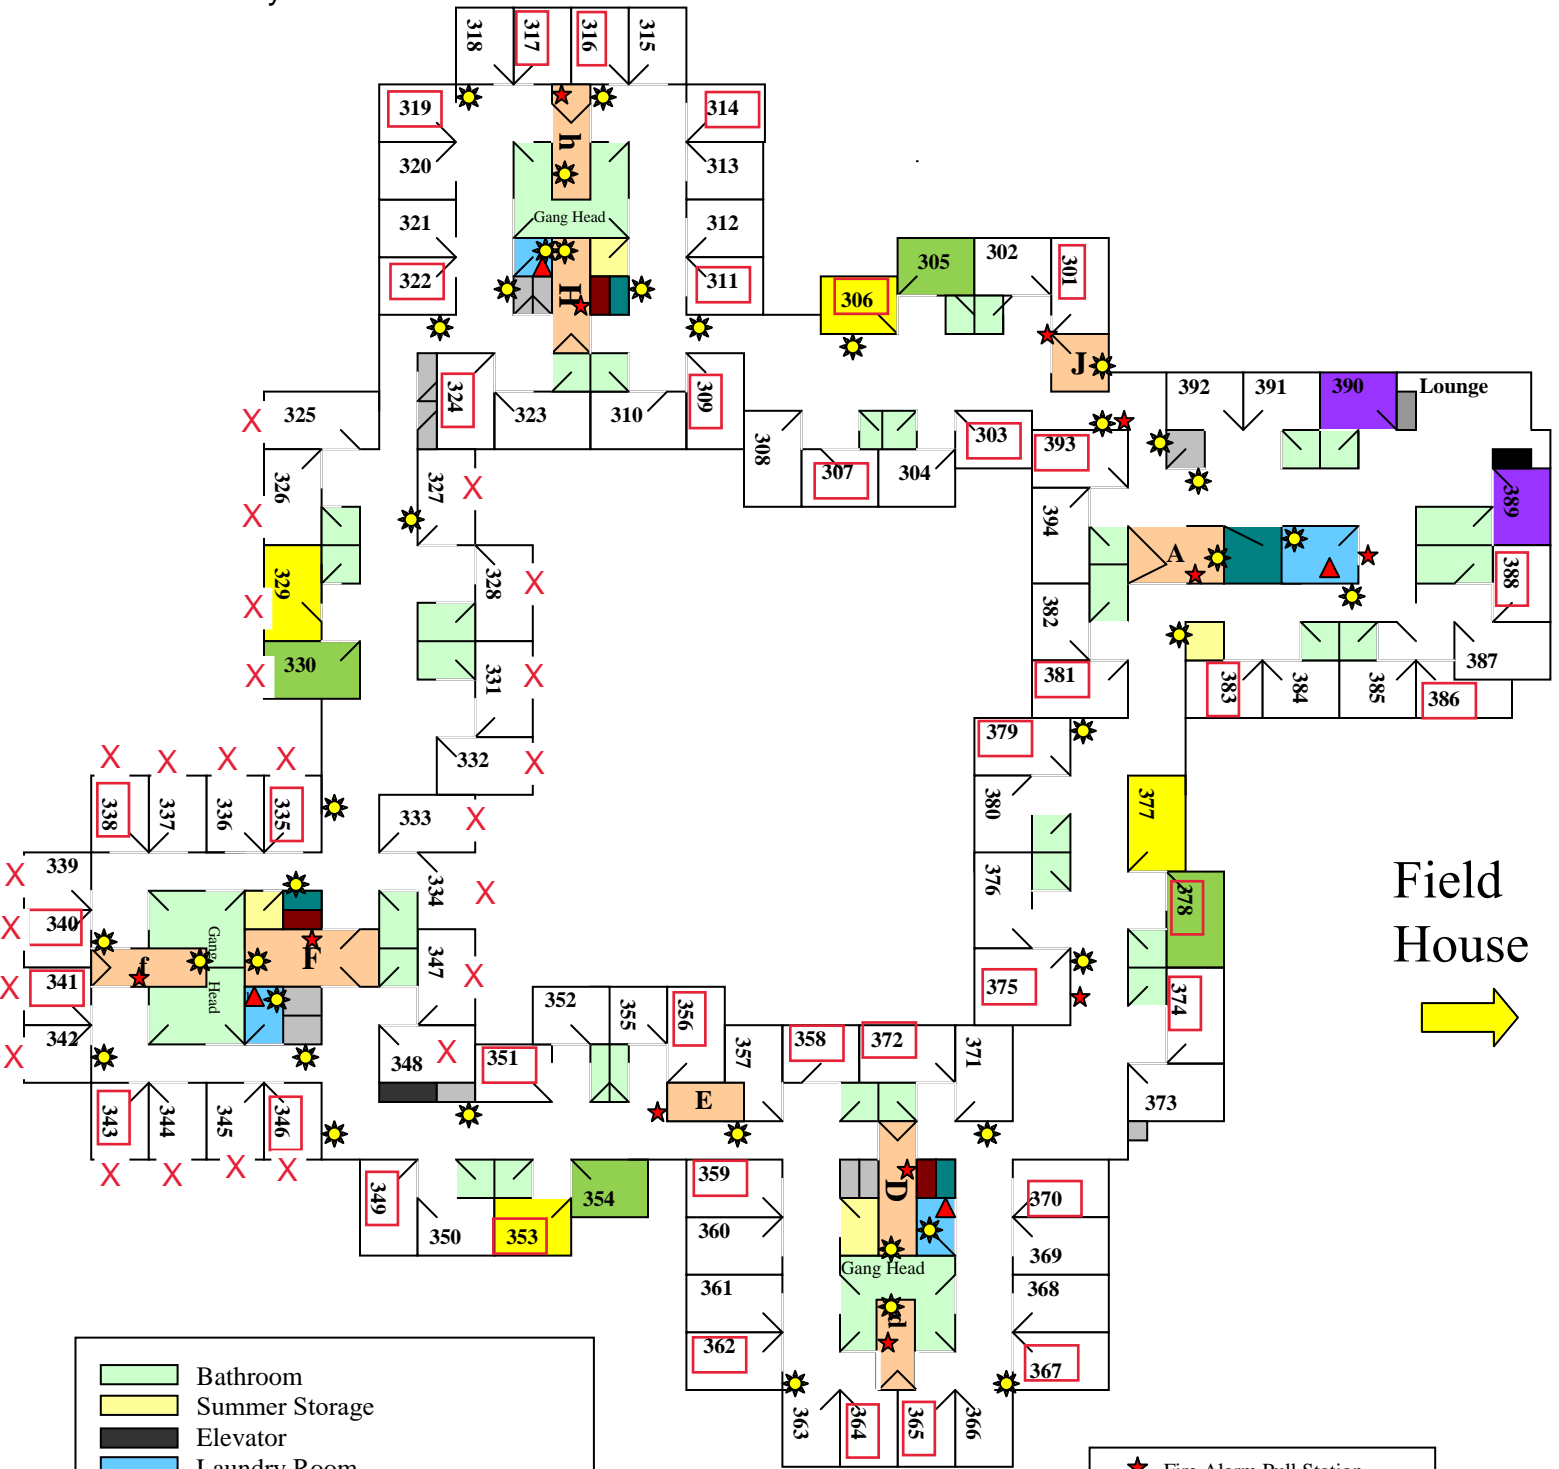

Curtis Hall: Basement Level

Pleasant Street 

Field House 

-  Bathroom
-  Summer Storage
-  Laundry Room
-  Stairwell
-  Academy Storage
-  RA Room

-  Fire Alarm Pull Station
-  Fire Extinguisher
-  Emergency Lights
-  Emergency Eye Wash
-  Hazardous Waste / Storage
-  Stand Pipe with Hose

Pleasant Street

Curtis Hall First Floor

Main entrance
Quarterdeck

Field House

- Bathroom
- Summer Storage
- Elevator
- Laundry Room
- Stairwell
- Academy Storage
- Covered Overhang

- Fire Alarm Pull Station
- Fire Extinguisher
- Emergency Lights
- Emergency Eye Wash
- Hazardous Waste / Storage
- Stand Pipe with Hose

□ Triple Room

✗ Off-Line Starting
January 2025

Pleasant Street ↑

Curtis Hall <
Second Floor

	Bathroom
	Summer Storage
	Elevator
	Laundry Room
	Stairwell
	Academy Storage
	RA Room
	RA Quad Room
	Non-Traditional Room

	Fire Alarm Pull Station
	Fire Extinguisher
	Emergency Lights
	Emergency Eye Wash
	Hazardous Waste / Storage
	Stand Pipe with Hose

□ Triple Room

✗ Off-Line Starting
January 2025

Pleasant Street ↑

Curtis Hall Third Floor