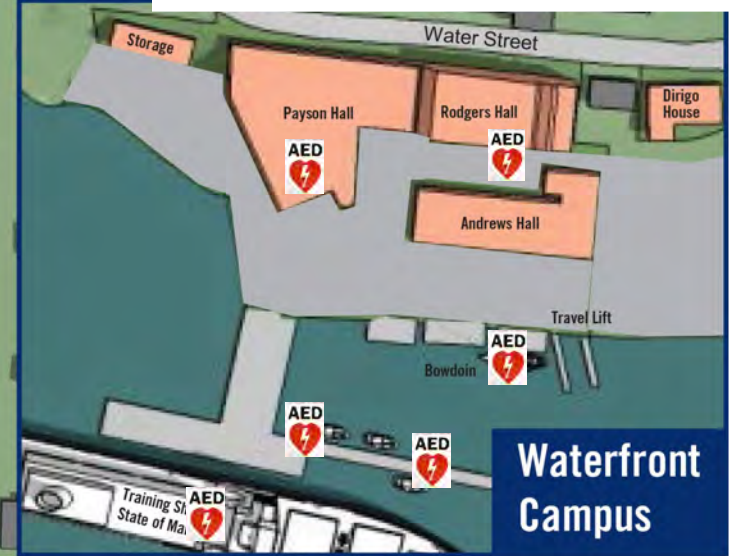

Main Campus

AED Locations

MAINE MARITIME ACADEMY

- ABS**– Lobby
- Athletics (3)**– Near Cardio Room, Near Athletic Trainer, Upper Lobby
- BIW**– Stairwell Hallway
- Bowdoin**– Below Deck
- Campus Safety**– 1st floor bathroom
- Curtis Hall (2)**– Front Desk, Sick Bay Hallway
- Dismukes**– Pleasant Street Entrance
- Leavitt**– Main Entrance
- Library**– Lobby
- Payson**– Outside of Building or Front Office (weather dependent)
- Pentagoet**– Bridge
- Pilot**– Front Entrance by Stairway
- Rodgers Hall**– Atrium
- Student Union**– Front Lobby
- Susan Clark**– Bridge
- TSSOM (3)**– Eng. Operating Station, Quarterdeck Area, Chart Room
- Windlass House**– Bathroom
- Wyman**– Kitchen
- Bucksport**– Main Entrance (not depicted on map)

Waterfront Campus