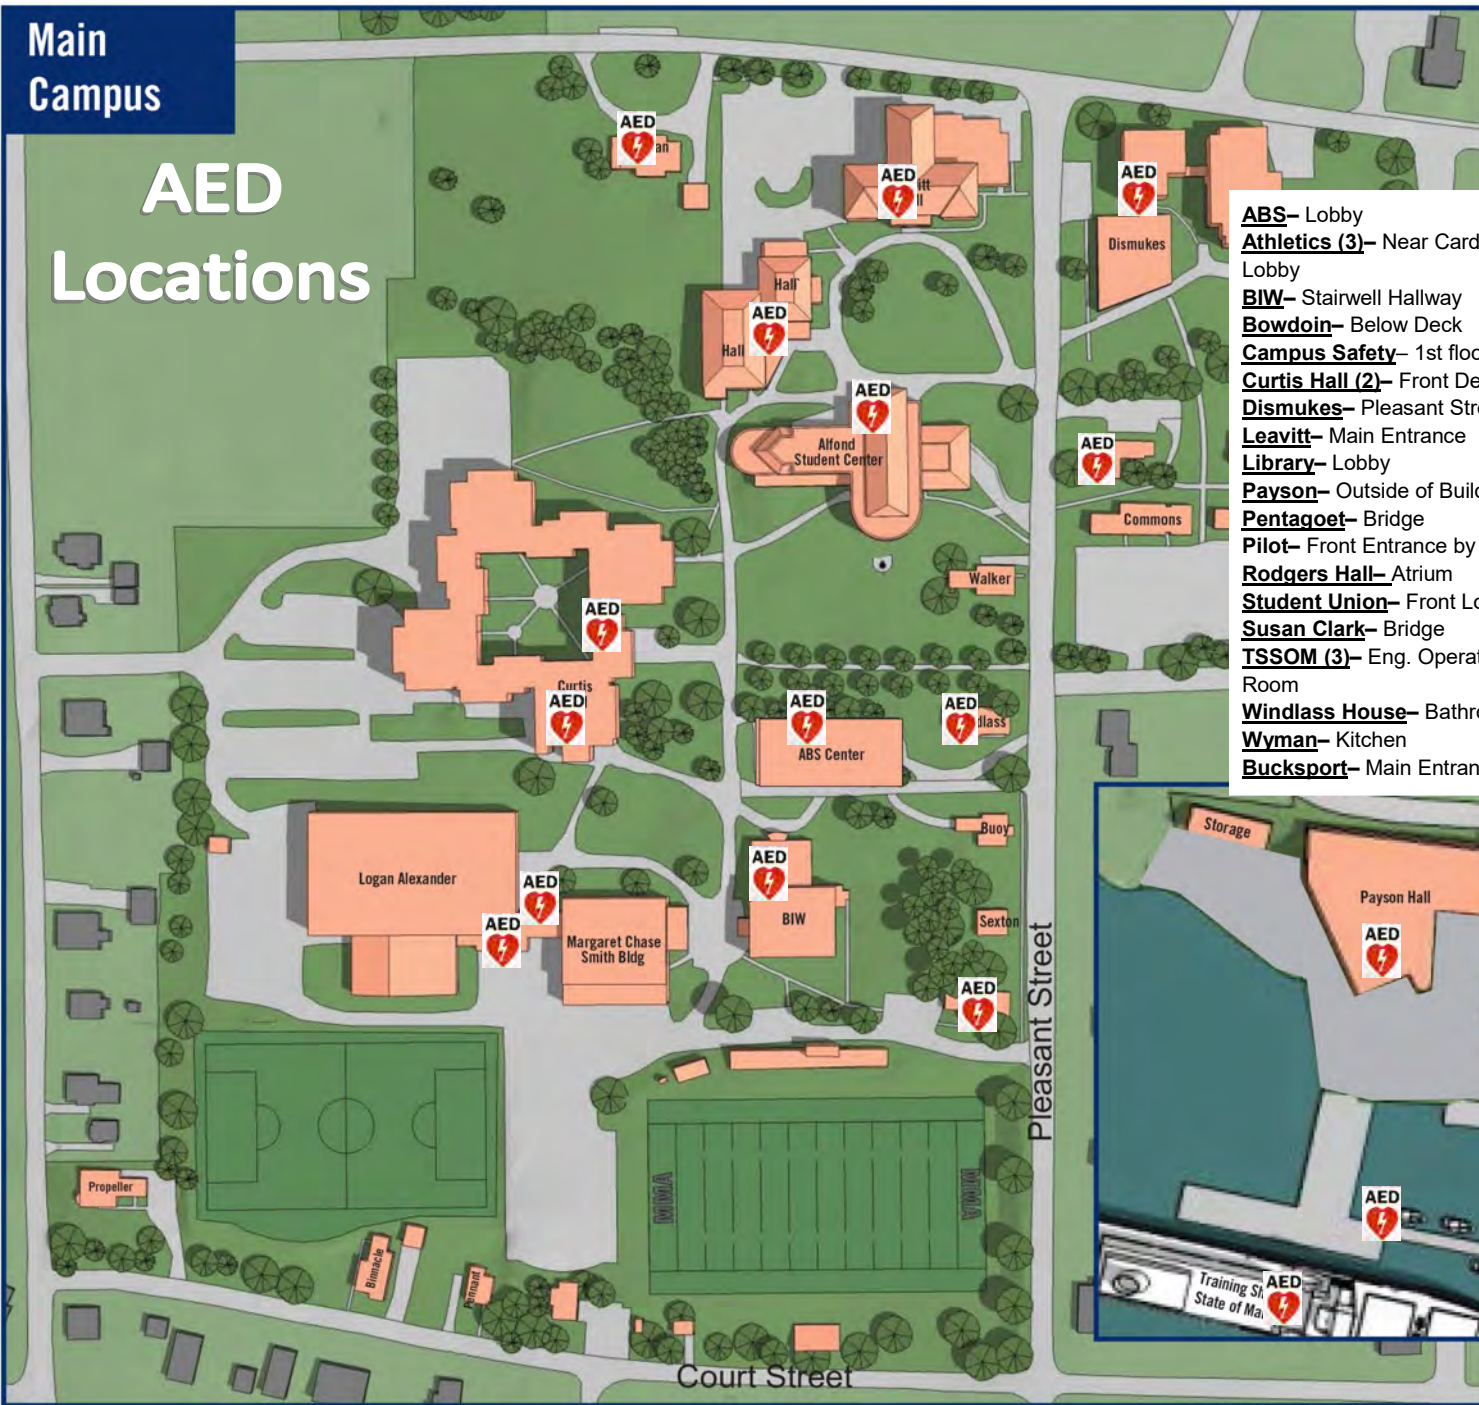

Main Campus

AED Locations

MAINE MARITIME ACADEMY

- ABS**– Lobby
- Athletics (3)**– Near Cardio Room, Near Athletic Trainer, Upper Lobby
- BIW**– Stairwell Hallway
- Bowdoin**– Below Deck
- Campus Safety**– 1st floor bathroom
- Curtis Hall (2)**– Front Desk, Sick Bay Hallway
- Dismukes**– Pleasant Street Entrance
- Leavitt**– Main Entrance
- Library**– Lobby
- Payson**– Outside of Building or Front Office (weather dependent)
- Pentagoet**– Bridge
- Pilot**– Front Entrance by Stairway
- Rodgers Hall**– Atrium
- Student Union**– Front Lobby
- Susan Clark**– Bridge
- TSSOM (3)**– Eng. Operating Station, Quarterdeck Area, Chart Room
- Windlass House**– Bathroom
- Wyman**– Kitchen
- Bucksport**– Main Entrance (not depicted on map)

Waterfront Campus