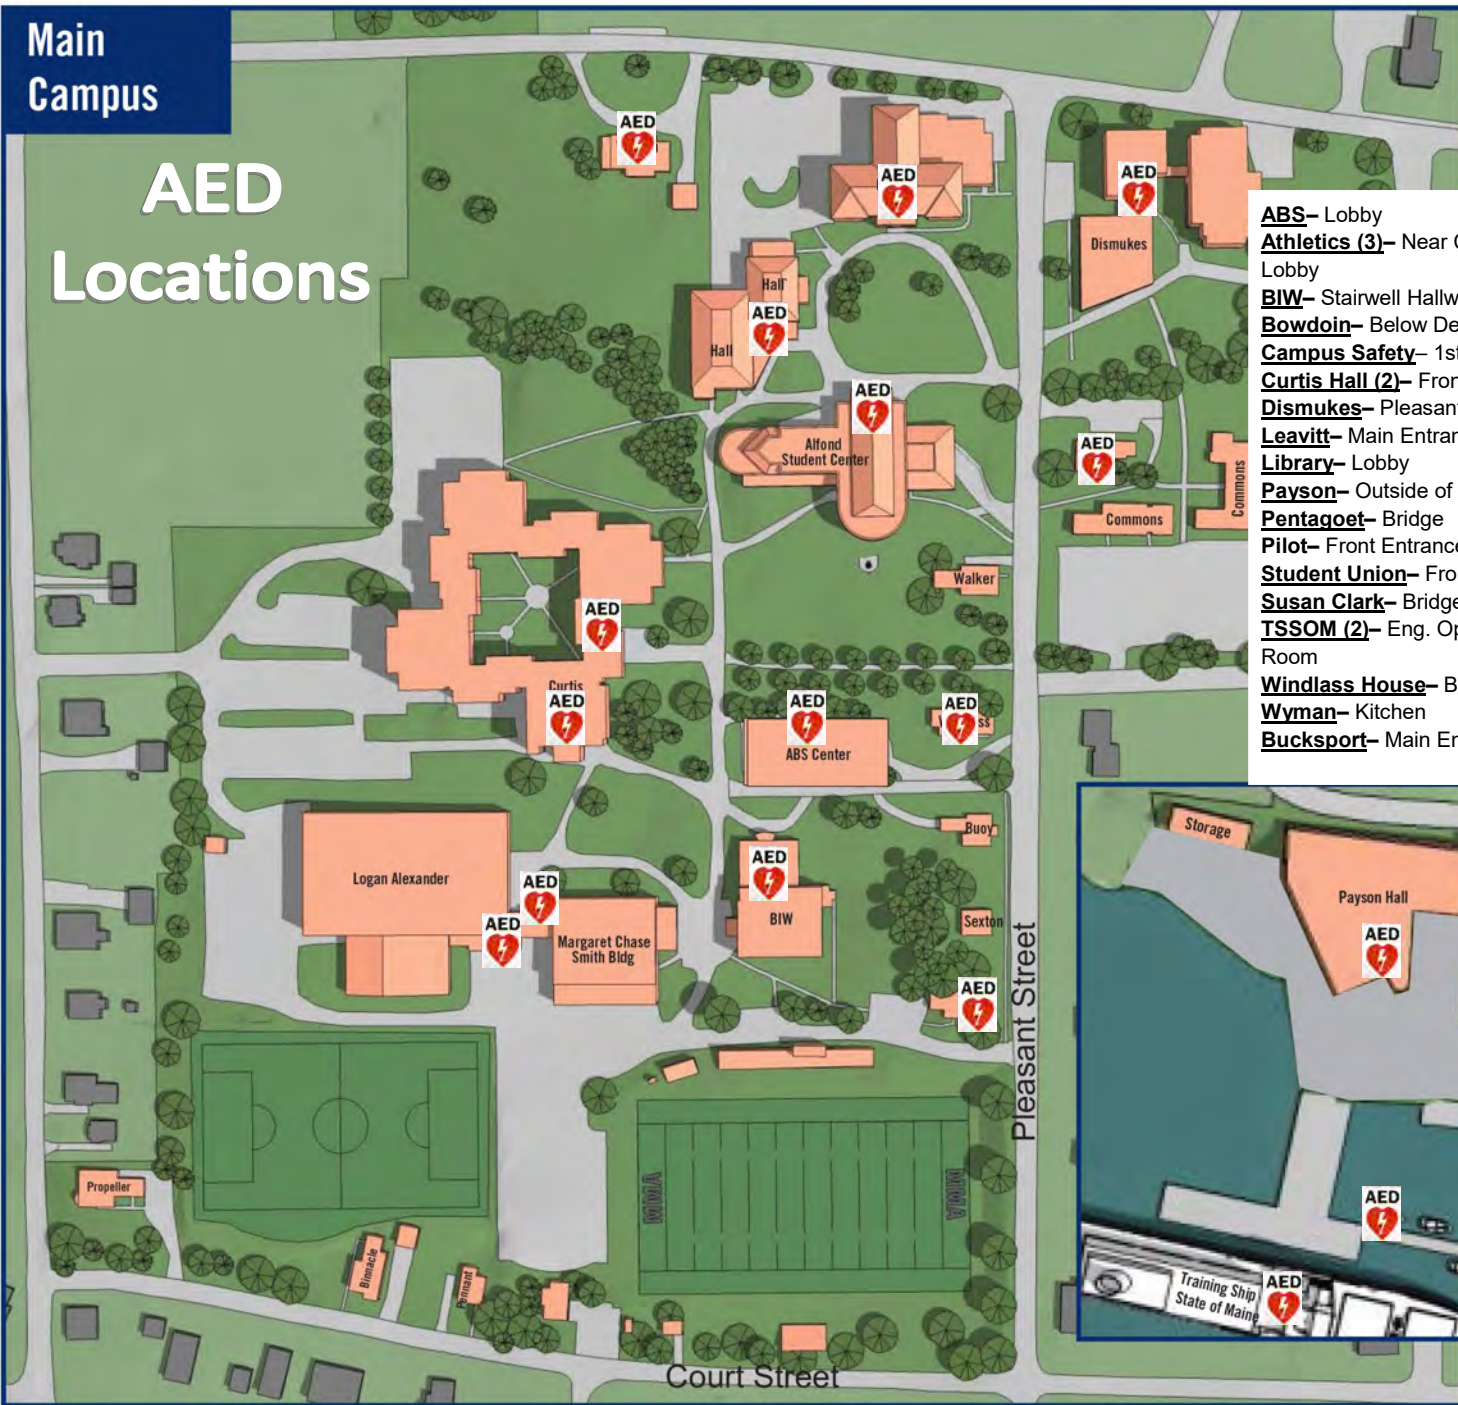

Main Campus

MAINE MARITIME ACADEMY

AED Locations

- ABS**– Lobby
- Athletics (3)**– Near Cardio Room, Near Athletic Trainer, Upper Lobby
- BIW**– Stairwell Hallway
- Bowdoin**– Below Deck
- Campus Safety**– 1st floor bathroom
- Curtis Hall (2)**– Front Desk, Sick Bay Hallway
- Dismukes**– Pleasant Street Entrance
- Leavitt**– Main Entrance
- Library**– Lobby
- Payson**– Outside of Building or Front Office (weather dependent)
- Pentagoet**– Bridge
- Pilot**– Front Entrance by Stairway
- Student Union**– Front Lobby
- Susan Clark**– Bridge
- TSSOM (2)**– Eng. Operating Station, Quarterdeck Area, Chart Room
- Windlass House**– Bathroom
- Wyman**– Kitchen
- Bucksport**– Main Entrance (not depicted on map)

Waterfront Campus