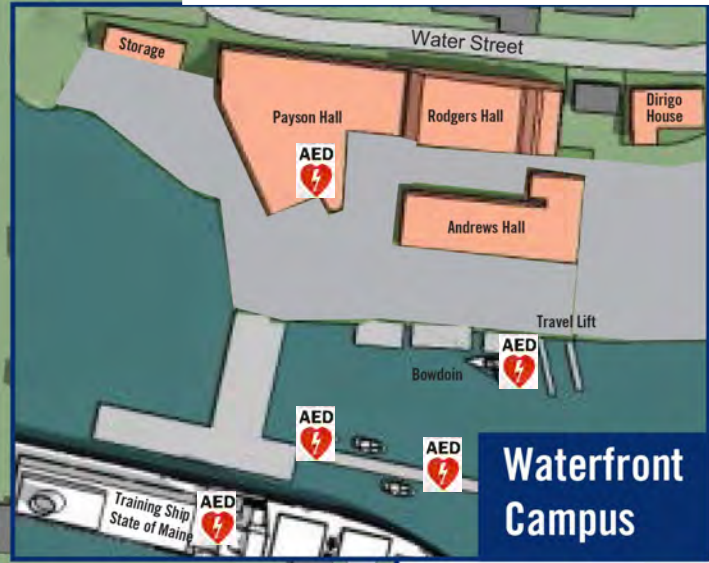

Main Campus

MAINE MARITIME ACADEMY

AED Locations

- ABS**– Lobby
- Athletics (3)**– Near Cardio Room, Near Athletic Trainer, Upper Lobby
- BIW**– Stairwell Hallway
- Bowdoin**– Below Deck
- Campus Safety**– 1st floor bathroom
- Curtis Hall (2)**– Front Desk, Sick Bay Hallway
- Dismukes**– Pleasant Street Entrance
- Leavitt**– Main Entrance
- Library**– Lobby
- Payson**– Outside of Building or Front Office (weather dependent)
- Pentagoet**– Bridge
- Pilot**– Front Entrance by Stairway
- Student Union**– Front Lobby
- Susan Clark**– Bridge
- TSSOM (2)**– Eng. Operating Station, Quarterdeck Area, Chart Room
- Windlass House**– Bathroom
- Wyman**– Kitchen
- Bucksport**– Main Entrance (not depicted on map)

Waterfront Campus