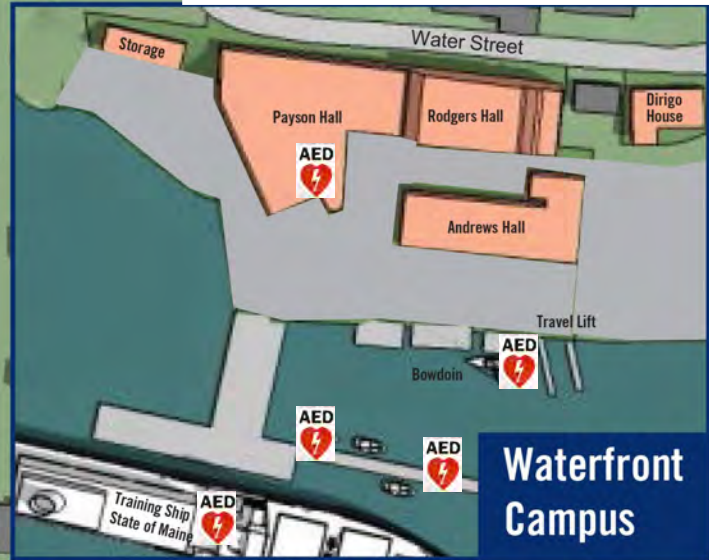

Main Campus

MAINE MARITIME ACADEMY

AED Locations

- ABS**– Lobby
- Athletics (3)**– Near Cardio Room, Near Athletic Trainer, Upper Lobby
- BIW**– Stairwell Hallway
- Bowdoin**– Below Deck
- Campus Safety**– 1st floor bathroom
- Curtis Hall (2)**– Front Desk, Sick Bay Hallway
- Dismukes**– Pleasant Street Entrance
- Leavitt**– Main Entrance
- Library**– Lobby
- Payson**– Outside of Building or Front Office (weather dependant)
- Pentagoet**– Bridge
- Pilot**– Front Entrance by Stairway
- Student Union**– Front Lobby
- Susan Clark**– Bridge
- TSSOM (2)**– Eng. Operating Station, Quarterdeck Area
- Windlass House**– Bathroom
- Wyman**– Kitchen

Waterfront Campus