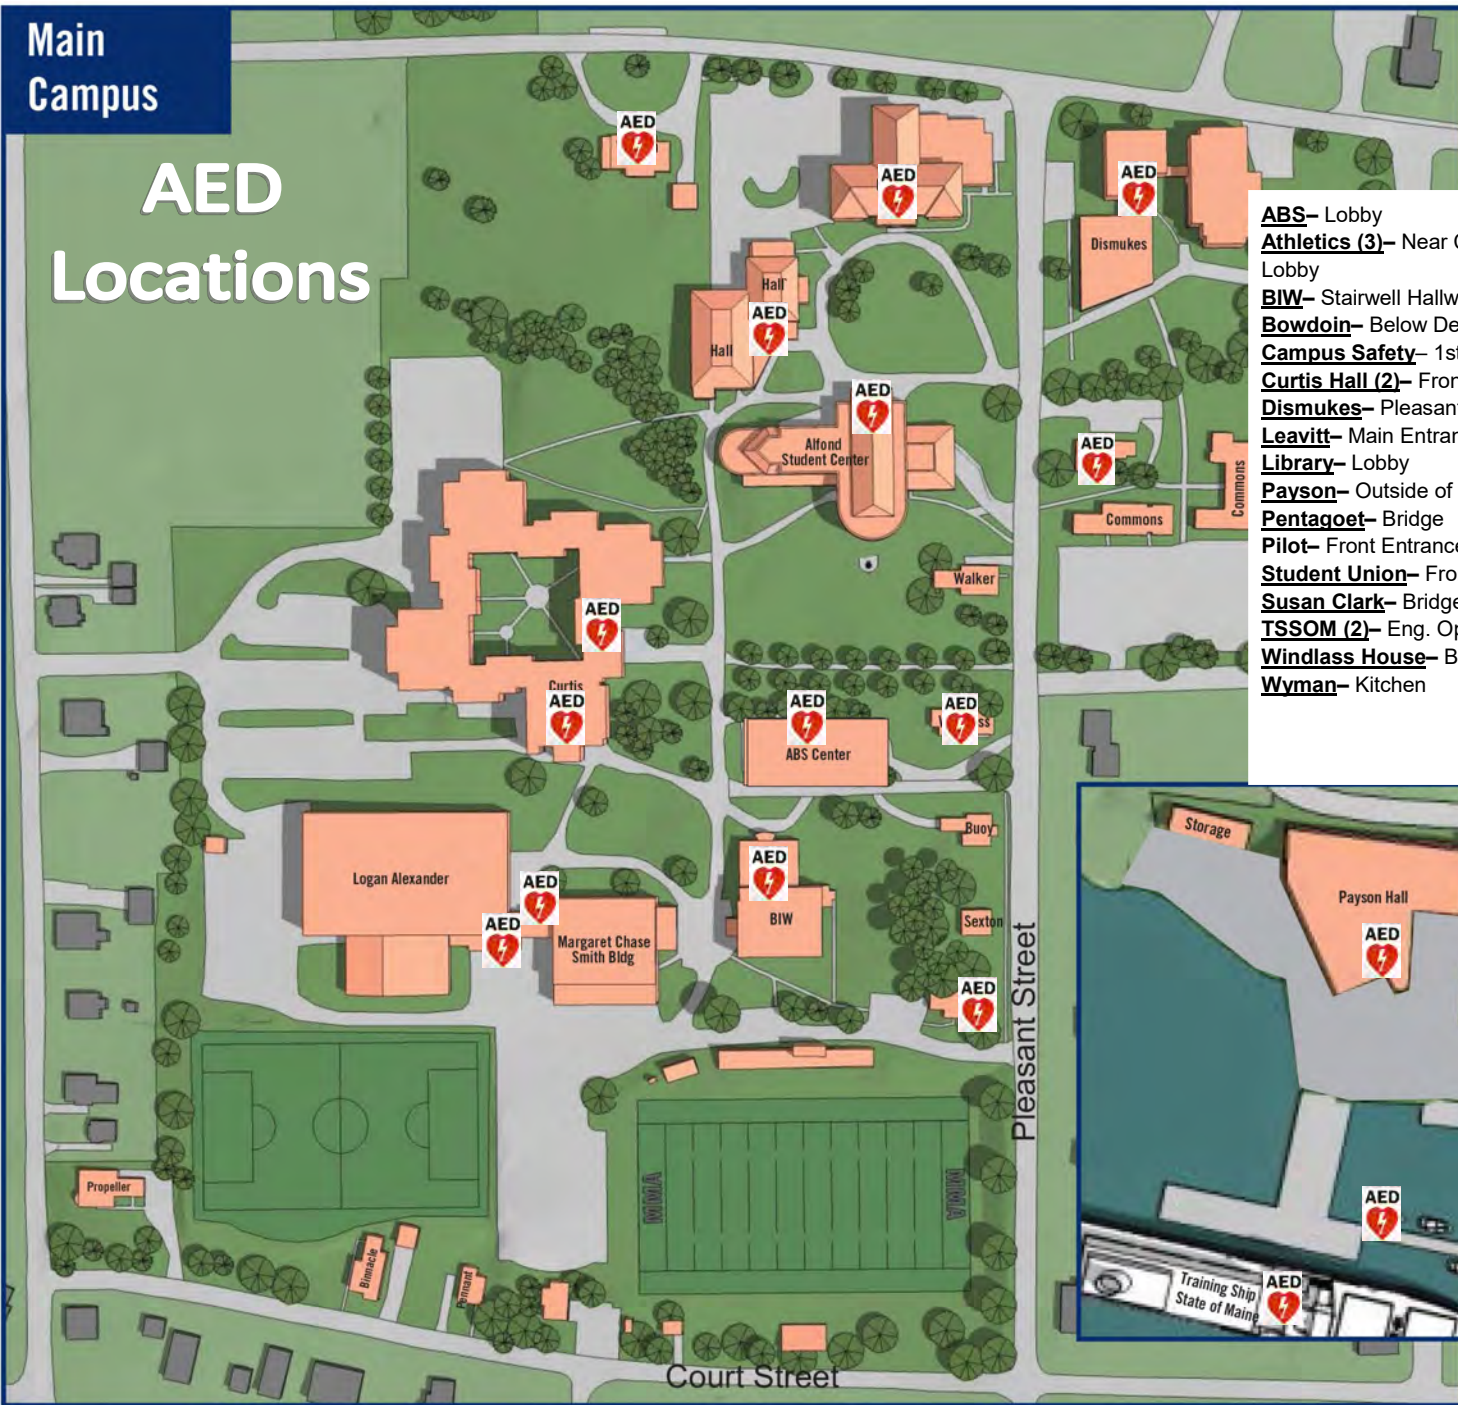

Main Campus

MAINE MARITIME ACADEMY

AED Locations

- ABS**– Lobby
- Athletics (3)**– Near Cardio Room, Near Athletic Trainer, Upper Lobby
- BIW**– Stairwell Hallway
- Bowdoin**– Below Deck
- Campus Safety**– 1st floor bathroom
- Curtis Hall (2)**– Front Desk, Sick Bay Hallway
- Dismukes**– Pleasant Street Entrance
- Leavitt**– Main Entrance
- Library**– Lobby
- Payson**– Outside of Building or Front Office (weather dependant)
- Pentagoet**– Bridge
- Pilot**– Front Entrance by Stairway
- Student Union**– Front Lobby
- Susan Clark**– Bridge
- TSSOM (2)**– Eng. Operating Station, Quarterdeck Area
- Windlass House**– Bathroom
- Wyman**– Kitchen

Waterfront Campus