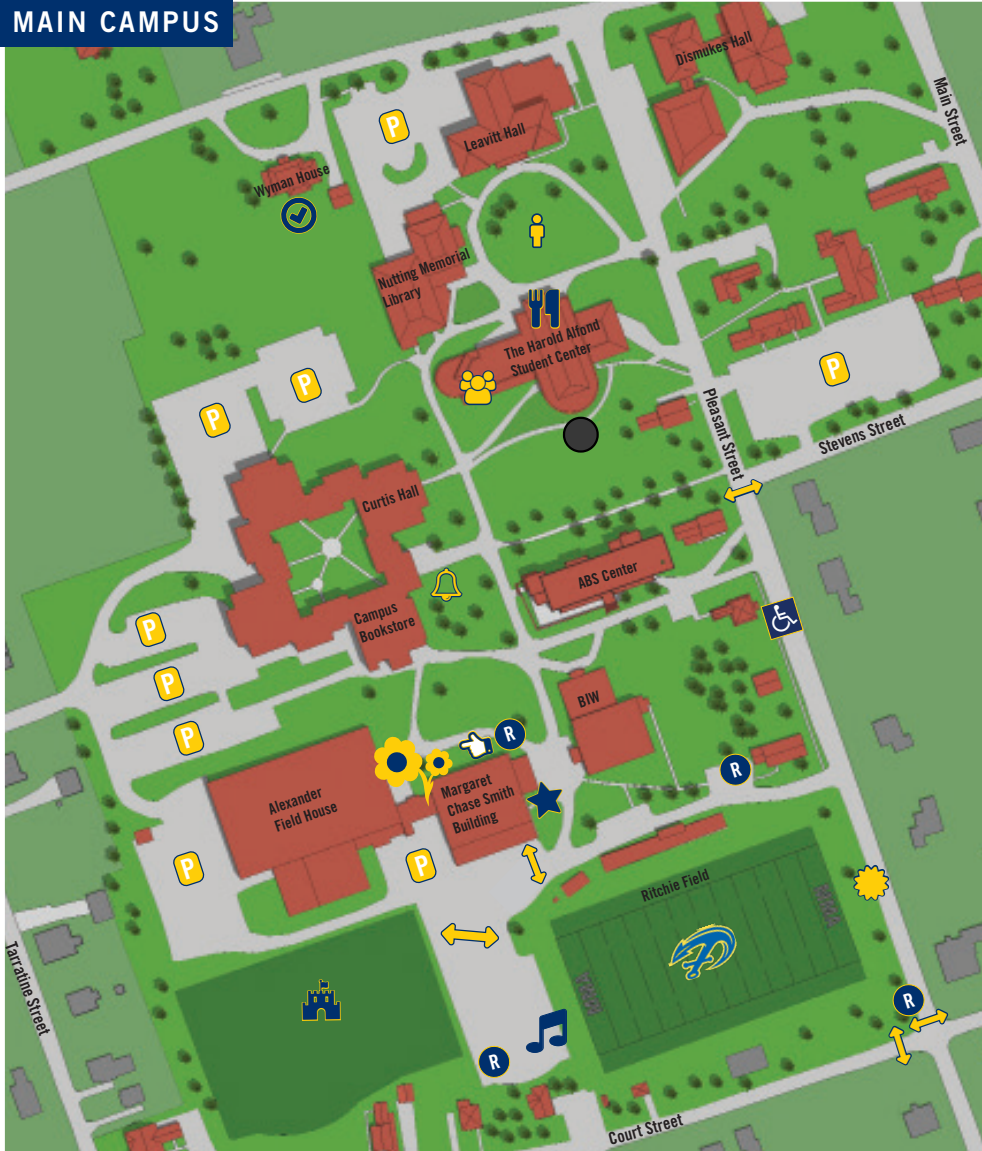

M | M | A

HOME COMING '24

EVENT MAP

MAIN CAMPUS

KEY

- ★ INFORMATION
- P PARKING
- ♿ ACCESSIBLE PARKING AREA
- R RESTROOMS
- 👤 MORNING FORMATION
- STUDENT MEMORIAL
- 🍴 LUNCH & LEARN
- 👥 STATE OF THE ACADEMY (upper) & ANNUAL ALUMNI MEETING (lower)
- 🌻 RADICAL REWIND - FOOD TRUCKS & LIVE MUSIC
- 🔔 CLASS OF 1974 EIGHT BELLS
- ➡ ROAD CLOSED (SATURDAY)
- 👉 MARCH ON LINE UP
- 🏰 TAILGATING
- ☀️ HONOR ALLEY (for all HONOR CLASSES)
- 🚢 HARBOR CRUISES & SHIP TOURS
- 🎵 LIVE MUSIC
- ✅ PRESIDENT'S BBQ

WATERFRONT CAMPUS

NOTES: Deck simulator, located in BIW, is open from 9-11 am on Saturday. The Hall of Fame Room, located in Margaret Chase Smith Building, is open from 9 am-11 am on Saturday. The bookstore is open 9 am -4 pm on Friday and 9 am-2 pm on Saturday.