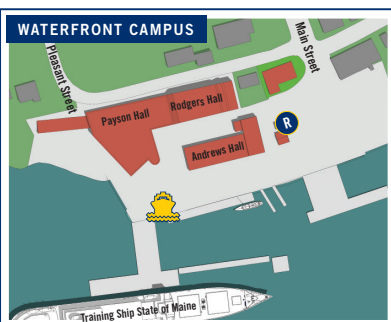

M | M | A

HOME COMING '24

EVENT MAP

MAIN CAMPUS

KEY

- ★ INFORMATION
- P PARKING
- ♿ ACCESSIBLE PARKING AREA
- R RESTROOMS
- 👤 MORNING FORMATION
- STUDENT MEMORIAL
- 🍴 LUNCH & LEARN
- 👥 STATE OF THE ACADEMY (upper) & ANNUAL ALUMNI MEETING (lower)
- 🌻 RADICAL REWIND - FOOD TRUCKS & LIVE MUSIC
- 🔔 CLASS OF 1974 EIGHT BELLS
- ➡ ROAD CLOSED (SATURDAY)
- 👉 MARCH ON LINE UP
- 🏰 TAILGATING
- ☀️ HONOR ALLEY (for all HONOR CLASSES)
- 🚢 HARBOR CRUISES & SHIP TOURS
- 🎵 LIVE MUSIC
- ✅ PRESIDENT'S BBQ

WATERFRONT CAMPUS

NOTES: Deck simulator, located in BIW, is open from 9-11 am on Saturday. The Hall of Fame Room, located in Margaret Chase Smith Building, is open from 9 am-11 am on Saturday. The bookstore is open 9 am -4 pm on Friday and 9 am-2 pm on Saturday.