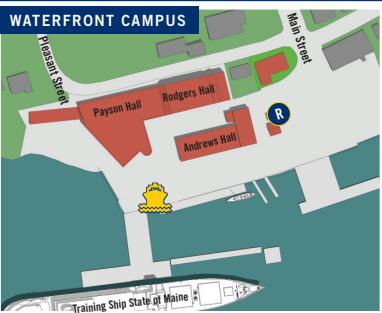

M | M | A

HOME COMING '23

EVENT MAP

MAIN CAMPUS

KEY

- ★ INFORMATION
- P PARKING
- ♿ ACCESSIBLE PARKING AREA
- R RESTROOMS
- 👤 MORNING FORMATION
- 🌻 ALUMNI RECEPTION & BANQUET
- ➡ ROAD CLOSED ON SATURDAY
- 🕒 FUN RUN CHECK-IN
- 👥 ANNUAL ALUMNI MEETING
- 👉 MARCH ON LINE UP
- 🏰 TAILGATING
- ☀️ HONOR ALLEY (for all HONOR CLASSES)
- 🚢 HARBOR CRUISES & SHIP TOURS
- 🎵 LIVE MUSIC
- 🍦 DARLING'S ICE CREAM TRUCK

WATERFRONT CAMPUS

NOTES: Deck simulator, located in BIW, is open from 9-11 am on Saturday. The Hall of Fame Room, located in Margaret Chase Smith Building, is open from 9 am-11 am on Saturday. The bookstore is open 9 am -4 pm on Friday and 9 am-2 pm on Saturday.