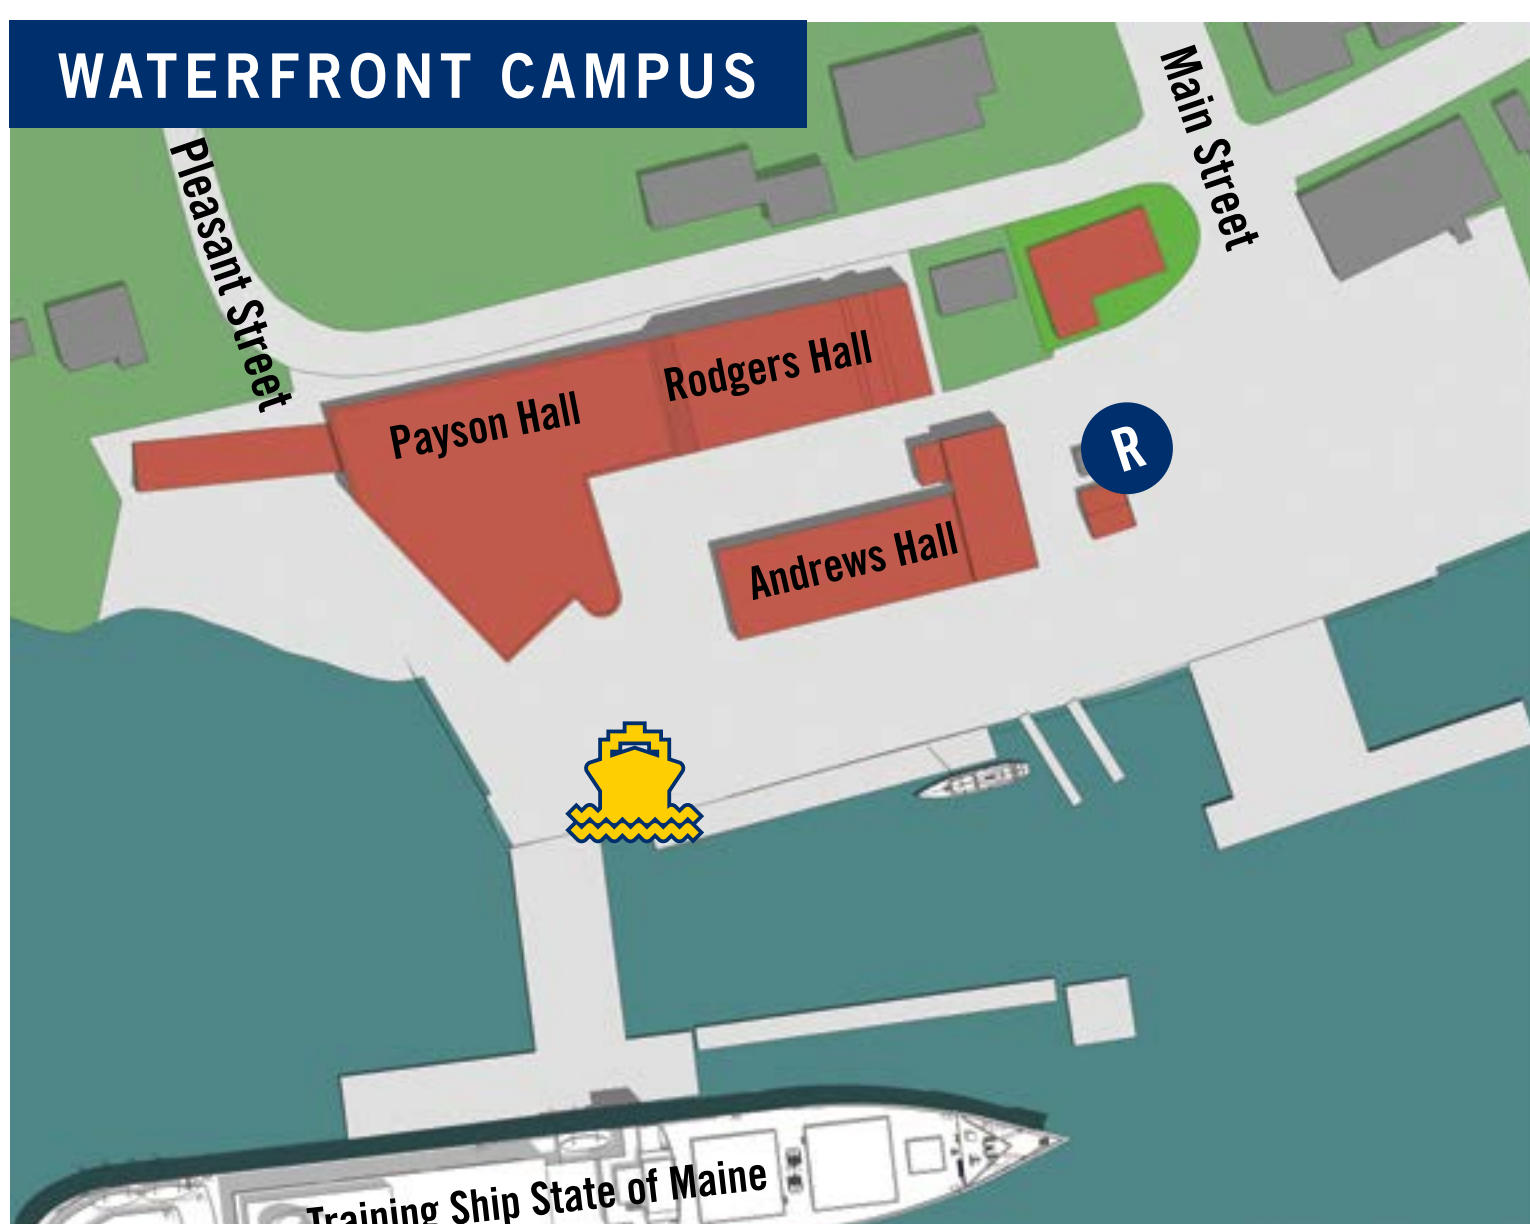

MMMA

HOMECOMING '22

EVENT MAP

MAIN CAMPUS

KEY

- ★ INFORMATION
- P PARKING
- ♿ ACCESSIBLE PARKING AREA
- R RESTROOMS
- 👤 MORNING FORMATION
- 🌸 ALUMNI RECEPTION, BANQUET, & ENTERTAINMENT
- ↔ ROAD CLOSED ON SATURDAY
- 🕒 FUN RUN CHECK-IN
- 👤 ANNUAL ALUMNI MEETING
- 👉 MARCH ON LINE UP
- 🏰 TAILGATING (reservation required)
- 🌸 HONOR ALLEY
- 🍴 FOOD TENT
- 🚢 HARBOR CRUISES
- 🎵 BAND

WATERFRONT CAMPUS

NOTES: Deck simulator, located in BIW, is open from 9-11 am on Saturday. The Hall of Fame Room, located in Margaret Chase Smith Building, is open from 9 am-1 pm on Saturday.

Get more details on our mobile app, available on App Store or Google Play

MAINE
MARITIME
ACADEMY