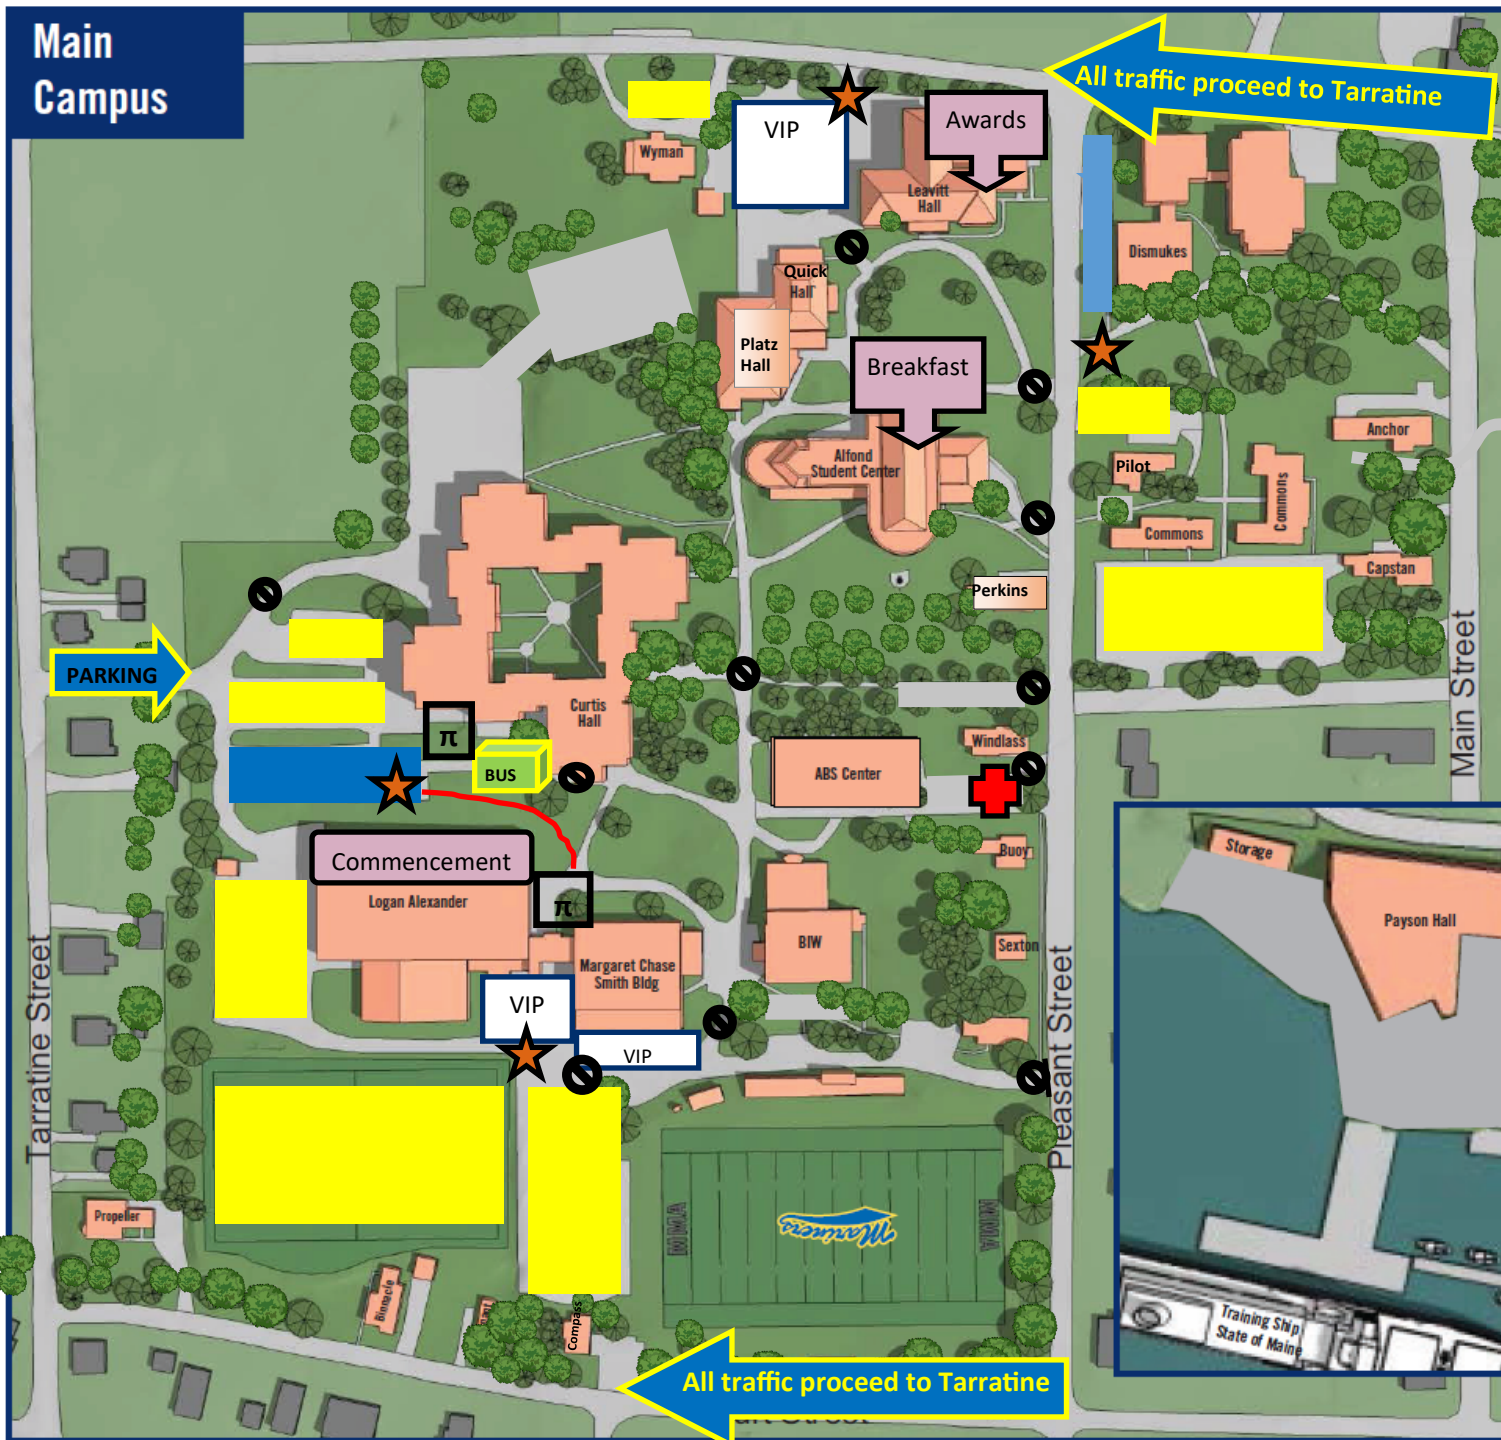

Welcome to Commencement

MAINE MARITIME

- Guest Parking
- Handicapped Accessible Parking
- VIP Parking
- ★ Shuttle Pick Up
- ⊘ No Thru Traffic
- π Seating Area for shuttle
- Golf Cart Route
- + First Aid

Waterfront Campus