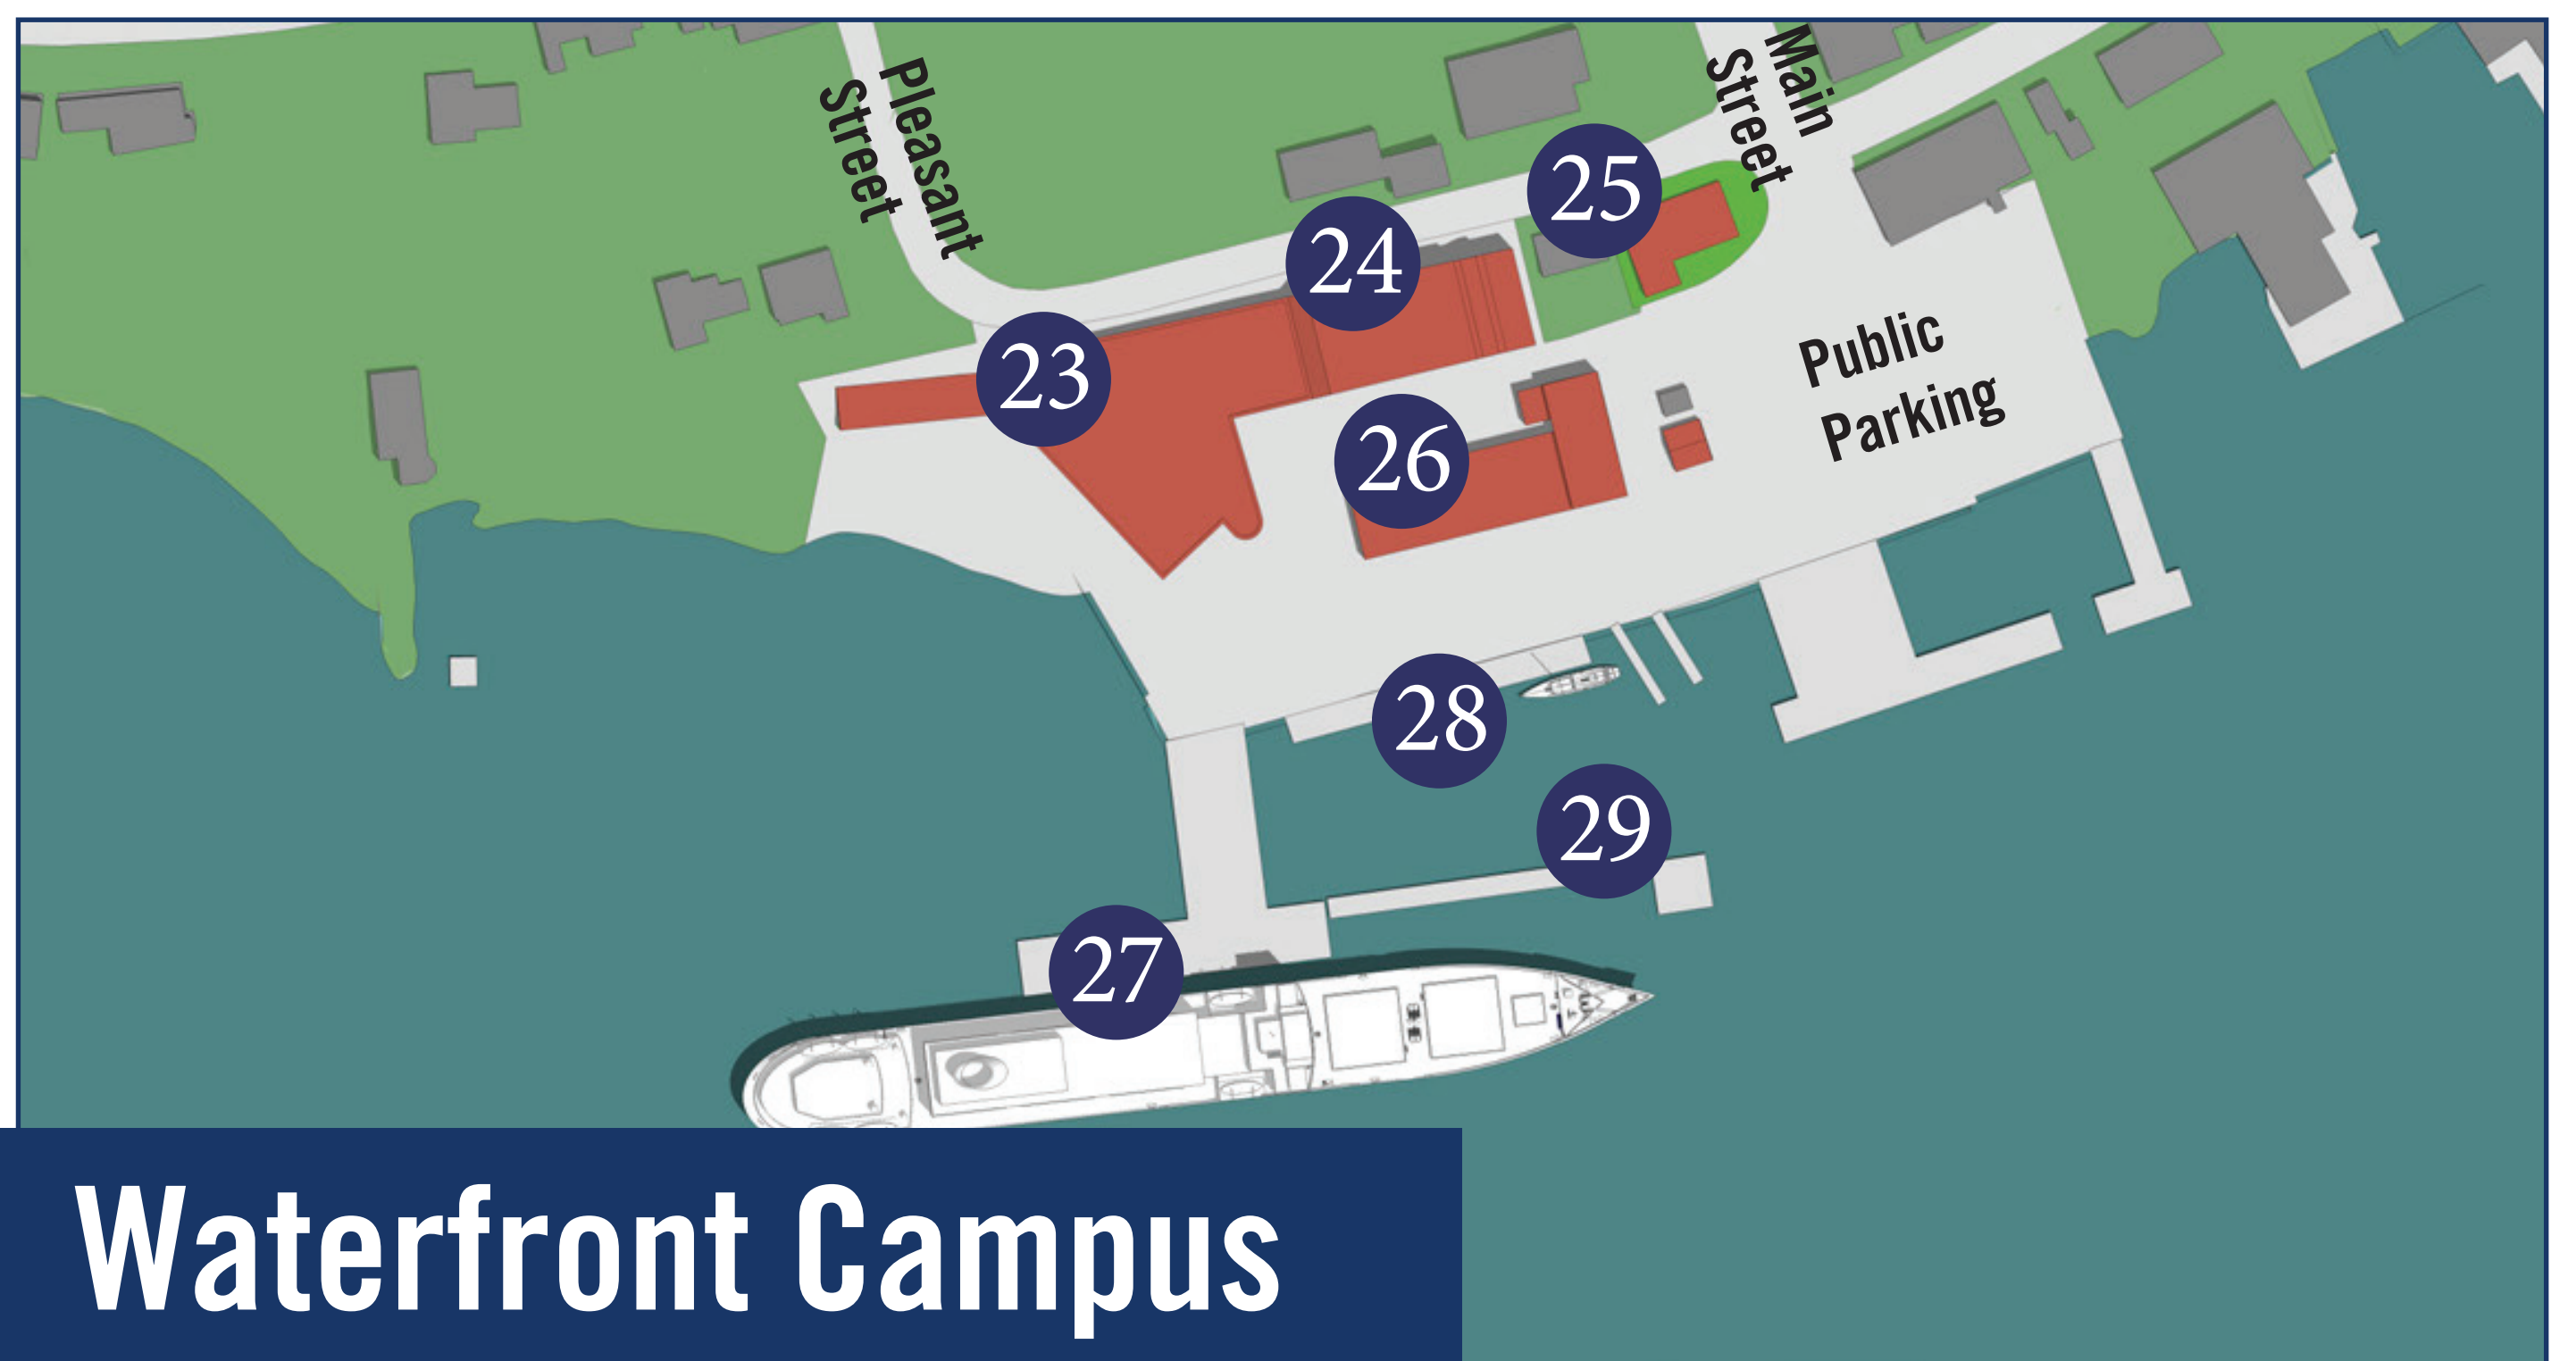

MAINE MARITIME ACADEMY

Main Campus

Main Campus

1. Dismukes Hall: Classrooms, Labs, Faculty Offices, Registrar
2. Delano Auditorium
3. Leavitt Hall: Billing, Administrative Offices, Guest Rooms, Campus Technology Center, Classrooms
4. Wyman House: Alumni & Advancement Offices
5. Abbott House: President's Residence
6. Captain Quick Hall: Robert S. Walker Admissions and Financial Aid Center, Career Services
7. Platz Hall: Nutting Memorial Library, Student Veteran's Center
8. The Harold Alfond Student Center: Dining, Conference Rooms, Staff Offices, Classrooms, Student Mail Services
9. Pilot House: Loeb-Sullivan School of International Business & Logistics
10. The Commons: Residential Complex
11. Perkins House: Faculty Offices
12. Windlass House: Campus Safety & Faculty Offices
13. ABS Center for Engineering, Science, and Research: Classrooms, Labs, Faculty Offices
14. Buoy House: Center for Student Success
15. Curtis Residence Hall: Residential Complex, Student Health Center, Residential Life Offices, Commandant's Staff, Health Services
16. Campus Bookstore
17. Public Works & Central Receiving

Waterfront Campus

18. Oakey Logan Alexander Physical Education Center and Field House
19. Margaret Chase Smith Gymnasium
20. Bath Iron Works Center for Advanced Technology: Classrooms, Labs, Faculty Offices
21. U.S. Navy ROTC
22. Ritchie Field

Visitor Parking
(Parking lot between Leavitt and Quick Hall)

Waterfront Campus

23. Payson Hall: Classrooms, Labs, Faculty & Staff Offices, Waterfront Operations Offices
24. Rodgers Hall: Classrooms, Labs, Faculty Offices
25. Dirigo House: Faculty Offices
26. Andrews Hall: Classrooms, Labs, Faculty Offices
27. Training Ship State of Maine (TSSOM)
28. Schooner Bowdoin
29. Tug Pentagoet

The distance between MMA's Main Campus and Waterfront Campus is 0.6 miles. You can walk or drive between the two; there is public parking available at the Waterfront.